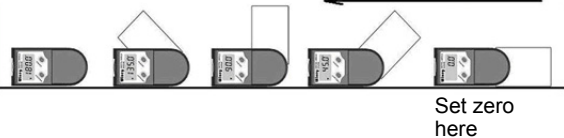

MEASURE CCW