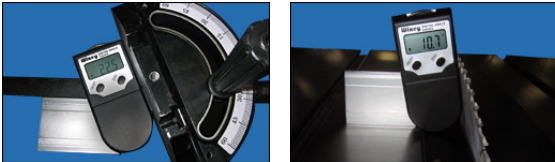

- Measures angles in any plane
- Compact design for tight locations
- 0.1 degree resolution, accuracy, and repeatability
- Sets both miter and bevel angles on almost any machine
- Strong magnets on all blade edges for ease of use
- Blades can be tightened for holding measurements

SAFETY FIRST

- Always turn off and unplug power tools before using the Digital Protractor
- Never use your power tools without properly installed blade guards. The guards may not be shown in our instructions only to make the illustrations clear.