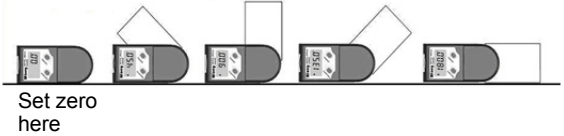

- Measures angles in any plane
- Compact design for tight locations
- 0.1 degree resolution, accuracy, and repeatability
- Sets both miter and bevel angles on almost any machine
- Strong magnets on all blade edges for ease of use
- Blades can be tightened for holding measurements

SAFETY FIRST

- Always turn off and unplug power tools before using the Digital Protractor
- Never use your power tools without properly installed blade guards. The guards may not be shown in our instructions only to make the illustrations clear.

MEASURE CW

MEASURE CCW

SPECIFICATIONS

Range = +/- 180 degrees	Battery replacement 3.0V CR2032
Resolution = 0.1 degrees	
Accuracy = +/- 0.1 degrees	
Repeatability = +/- 0.1degrees	

PROBLEM	POSSIBLE CAUSE	SOLUTION
Flashing Digits	Low Voltage	Replace Battery
No Display	Low Voltage	Replace Battery
No Display	Bad Contact	Clean Battery
Erratic or Frozen Display	Internal Error	Remove Battery Wait 1 Minute and Replace

For questions, comments, or to view our other products go to
www.wixey.com

Barry Wixey Development
5306 Umbrella Pool Road Sanibel, FL 33957   Made in China