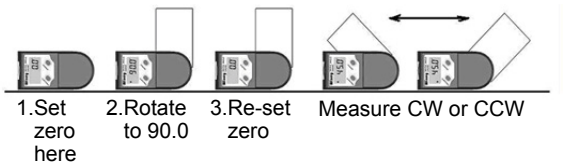

MEASURE CCW