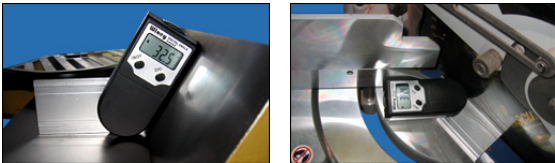

- Measures angles in any plane
- Compact design for tight locations
- 0.1 degree resolution, accuracy, and repeatability
- Sets both miter and bevel angles on almost any machine
- Strong magnets on all blade edges for ease of use
- Blades can be tightened for holding measurements

### SAFETY FIRST

- Always turn off and unplug power tools before using the Digital Protractor
- Never use your power tools without properly installed blade guards. The guards may not be shown in our instructions only to make the illustrations clear.