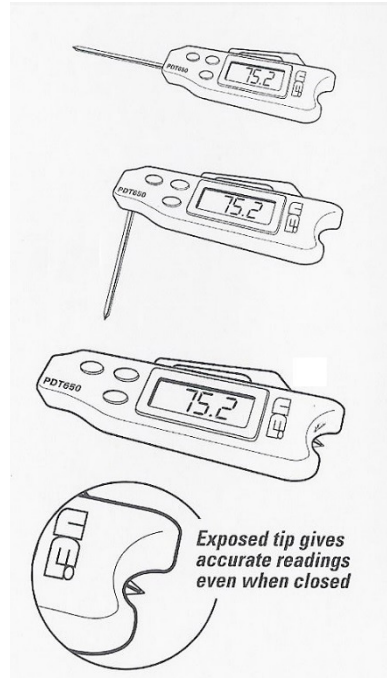

GENERAL

- -58 to 572°F (-50 to 300°C)
- Built-in magnetic mount
- MIN/MAX record
- Auto power off
- Large easy to read Display
- Three year limited warranty

SPECIFICATIONS

Temperature Range: -58° to 572°F (-50 to +300°C)
Accuracy: +/- 1.8°F or +/- 1°C
Resolution: 0.1° to 19.9° ~ +199.9°
Update Rate: Approximately 1 second
Auto Power Off Approximately 1 hour
Battery: (SR44W)

1471 Capital Circle NW, Ste 13
Tallahassee, FL. 32303
(800) 258-7477 (850) 580-4026
Fax (850) 580-4027
www.turf-tec.com

DPT1-S Turf-Tec Digital Pocket Thermometer

OPERATION

On/Off: Powers instrument on or off.
MIN/MAX: Displays the minimum (1st press) or the maximum (2nd press).
°F / °C changes measuring mode.