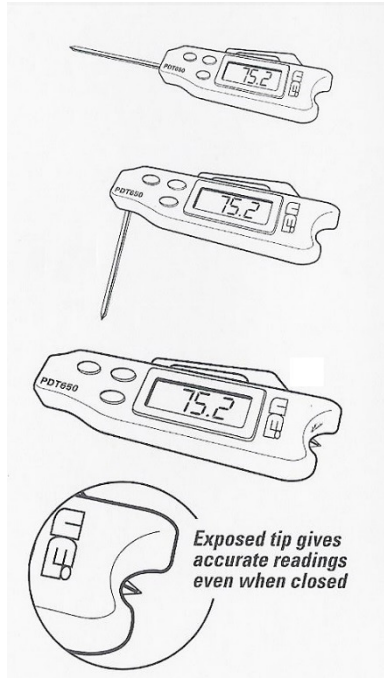

GENERAL

- -58 to 572°F (-50 to 300°C)
- Built-in magnetic mount
- MIN/MAX record
- Auto power off
- Large easy to read Display
- Three year limited warranty

SPECIFICATIONS

Temperature Range: -58° to 572°F (-50 to +300°C)
Accuracy: +/- 1.8°F or +/- 1°C
Resolution: 0.1° to 19.9° ~ +199.9°
Update Rate: Approximately 1 second
Auto Power Off Approximately 1 hour
Battery: (SR44W)

1471 Capital Circle NW, Ste 13
Tallahassee, FL. 32303
(800) 258-7477 (850) 580-4026
Fax (850) 580-4027
www.turf-tec.com

DPT1-S Turf-Tec Digital Pocket Thermometer

OPERATION

On/Off: Powers instrument on or off.
MIN/MAX: Displays the minimum (1st press) or the maximum (2nd press).
°F / °C changes measuring mode.