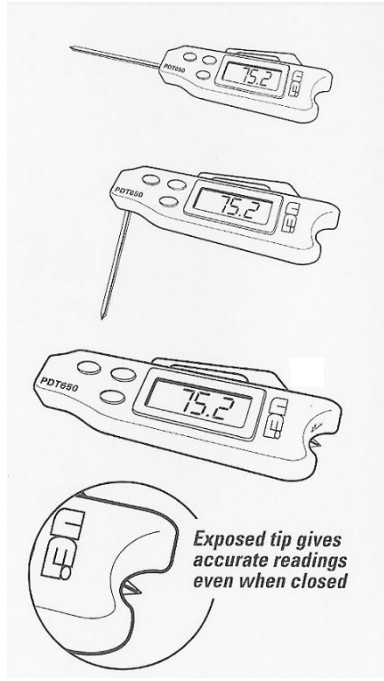

1471 Capital Circle NW, Ste 13
Tallahassee, FL. 32303
(800) 258-7477 (850) 580-4026
Fax (850) 580-4027
www.turf-tec.com

DPT1-S Turf-Tec Digital Pocket Thermometer

OPERATION

On/Off: Powers instrument on or off.
MIN/MAX: Displays the minimum (1st press) or the maximum (2nd press).
°F / °C changes measuring mode.

GENERAL

- -58 to 572°F (-50 to 300°C)
- Built-in magnetic mount
- MIN/MAX record
- Auto power off
- Large easy to read Display
- Three year limited warranty

SPECIFICATIONS

Temperature Range: -58° to 572°F (-50 to +300°C)
Accuracy: +/- 1.8°F or +/- 1°C
Resolution: 0.1° to 19.9° ~ +199.9°
Update Rate: Approximately 1 second
Auto Power Off Approximately 1 hour
Battery: (SR44W)