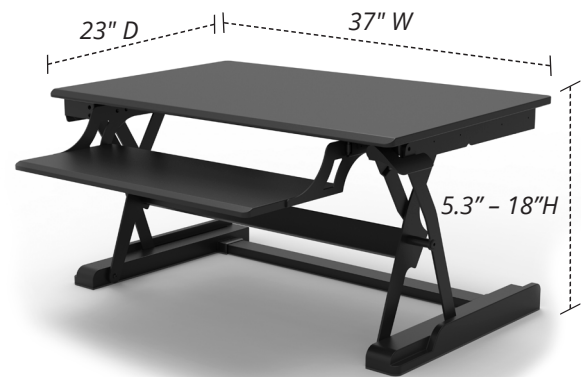

LVLUP PREMIER

Level Up Premier - Standing Desk Converter

Product Specifications

Item Number	LVLUP PREMIER
Desktop Color	Black
Frame Color	Black
Desktop Materials	Medium Density Fiberboard (MDF)
Frame Material	Steel
Overall Dimensions	37" W x 23" D x 5.3" - 18" H
Top Shelf Dimensions	37"W x 23"D x 0.6"H
Lower Shelf Dimensions	25.5"W x 10.6"D x 0.6"H
Distance Between Top & Lower Shelf	3.75"
Height Adjustment Range	Between 5.3" - 18" H
Height Adjustment Mechanism	Spring
Actual Weight	60.6 lbs.
Weight Capacity	100 lbs.
Lift Capacity	33 lbs.
Ship Method	Ground
Shipping Weight	70 lbs.
Shipping Carton Dims	40.5" x 28" x 8"
Meets ANSI/BIFMA Standards	Yes
Assembly required	No