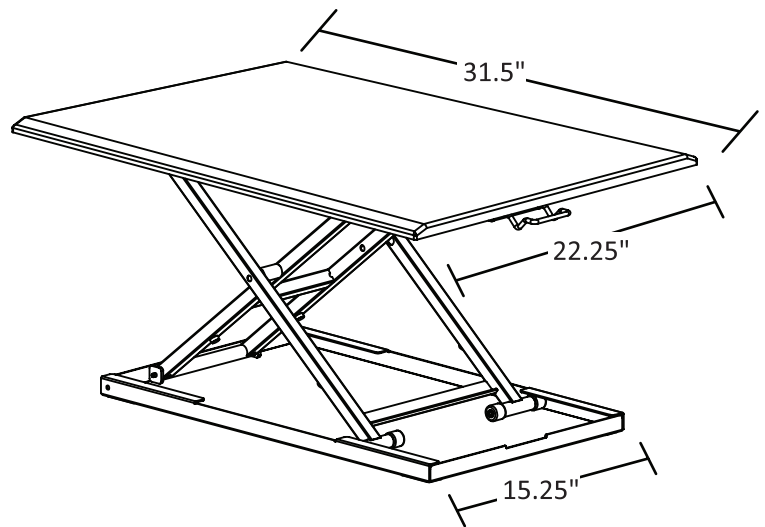

LEVEL UP 32 STANDING DESK CONVERTER

Product Specifications

Item Number	LVLUP32-BK
Dimensions	31.5" W x 22.25" D x 2.75"–15.75" H
Base Dimensions	25.75" W x 15.25" D
Frame Make	Steel
Frame Color Finish	Black
Weight	34.60 lbs.
Shelf Make	MDF w/ PVC wrap
Shelf Dimensions	31.5" W x 22.25" D
Height Adjustment Increments	Any height between 2.75"– 15.75"
Weight Capacity	20 lbs.
Meets ANSI/BIFMA	Yes
Shipping Method	Ground
Shipping Carton Dims	35" x 26" x 4"
Shipping Weight	40 lbs.
Assembly Required	No