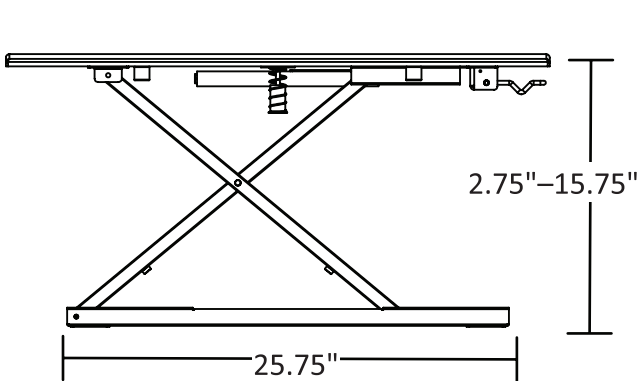

LEVEL UP 32 STANDING DESK CONVERTER

Product Specifications

Item Number	LVLUP32-BK
Dimensions	31.5" W x 22.25" D x 2.75"–15.75" H
Base Dimensions	25.75" W x 15.25" D
Frame Make	Steel
Frame Color Finish	Black
Weight	34.60 lbs.
Shelf Make	MDF w/ PVC wrap
Shelf Dimensions	31.5" W x 22.25" D
Height Adjustment Increments	Any height between 2.75"– 15.75"
Weight Capacity	20 lbs.
Meets ANSI/BIFMA	Yes
Shipping Method	Ground
Shipping Carton Dims	35" x 26" x 4"
Shipping Weight	40 lbs.
Assembly Required	No