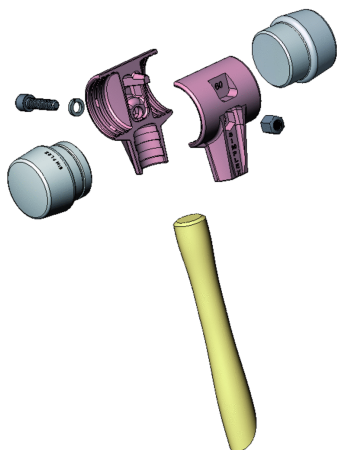

**SIMPLEX soft-face mallets** with cast steel housing and high-quality wooden handle

3001.030

**Product Description**

**Application Areas**

For very delicate material (non damaging), floor tiling, natural stone setting, furniture assembly, drywall construction, window and door construction, joiner's work, gardening and landscaping

**Material**

**Inserts**

- TPE soft, blue
- no marring
- soft

**Housing**

- cast steel

**Handle**

- Wood

**Drawing**

**Order information**

Ø	Dimensions		Weight	Art. No.
	[inch]		[oz]	
1,18	3,54	11,81	12,35	3001.030