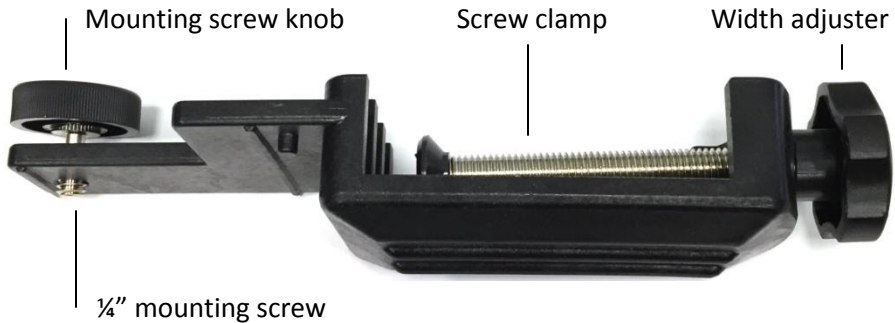

LD-6

Line Laser Detector

User Manual

AdirPro

Specifications

Range	w/o target: 50'; w/ target: 82'
Weight	15.2 oz
Dimensions	2" x 6" x 1"
Housing	Hard Plastic
Accuracy	Lines: $\pm 3\text{mm}$; Dots: up - $\pm 5\text{mm}/10\text{ml}$ down: $\pm 1.5\text{mm}.10\text{m}$; others - $\pm 4\text{mm}/3\text{m}$
Power Source	(1) 9V battery
Battery Life	40 hours (approx)
Volume Settings	Loud, med & low
Automatic Shut-Off	Yes
Warranty	Limited lifetime
Included	Laser detector, clamp, (1) 9V battery

Front Panel

Back Panel

1.18" (total 5.9") 1/5 unit length

1/4" mounting nut

4.72" (total 5.9") 4/5 unit length

Battery compartment door

AdirPro

AdirPro