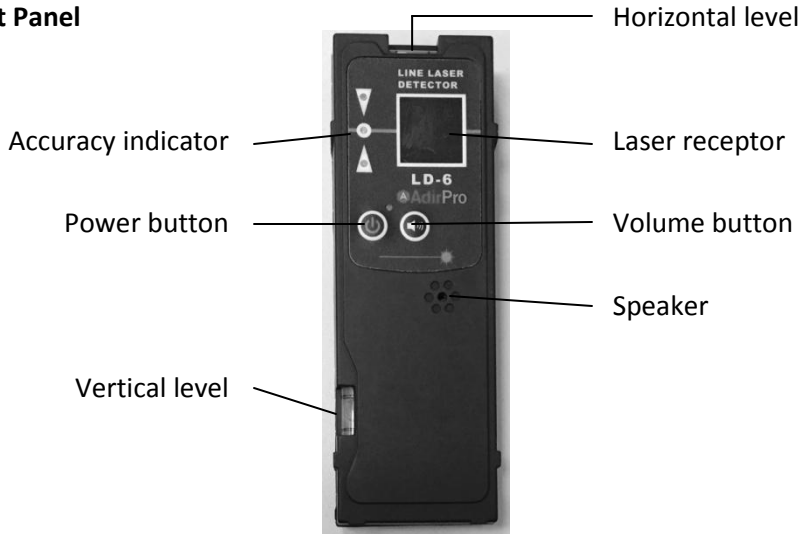

LD-6

Line Laser Detector

User Manual

AdirPro

Specifications

Range	w/o target: 50'; w/ target: 82'
Weight	15.2 oz
Dimensions	2" x 6" x 1"
Housing	Hard Plastic
Accuracy	Lines: $\pm 3\text{mm}$; Dots: up - $\pm 5\text{mm}/10\text{ml}$ down: $\pm 1.5\text{mm}.10\text{m}$; others - $\pm 4\text{mm}/3\text{m}$
Power Source	(1) 9V battery
Battery Life	40 hours (approx)
Volume Settings	Loud, med & low
Automatic Shut-Off	Yes
Warranty	Limited lifetime
Included	Laser detector, clamp, (1) 9V battery

Front Panel

Back Panel

1.18" (total 5.9") 1/5 unit length

1/4" mounting nut

4.72" (total 5.9") 4/5 unit length

Battery compartment door

AdirPro

AdirPro