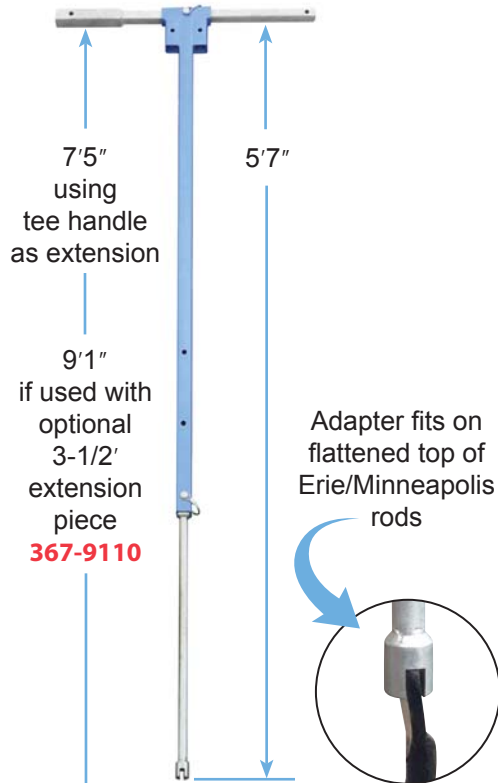

Trumbull Item No.	Product Description	Weight
367-9100	Base Unit	20.65 lbs.

Illustration of Tee Handle fitting in Base Unit.

TEE HANDLE doubles as 20" extension

MULTI-PURPOSE ADAPTER fits on 3/4" - 2" curb and meter stops (illustration B below), operates standard waterworks pentagon (illustration C below), & 1/2" curb box rod

367-9102 operates 2-hole lids of Erie and Minneapolis curb boxes (illustration D below)

367-9104 operates small handwheels (illustration E)

Snap pin included

Erie/Minneapolis Adapter

Adapter fits inside 1" pipe of Erie and Minneapolis curb boxes to operate curb box rods (illustration F below)

Snap pin included

Cleanout Auger

Ideal for cleaning out mud and dirt in 5-1/4" valve boxes (illustration G)

Snap pin included

Illustration **D**

Illustration **E**

Adapter fits on flattened top of Erie/Minneapolis rods

Illustration **F**

Cleanout Auger is investment cast carbon steel with powder coating

Attaches to bottom of Main Valve Key

Illustration **G**

Illustration Above	Trumbull Item No.	Weight
D	367-9102	1.15 lbs.
E	367-9104	1.00 lbs.