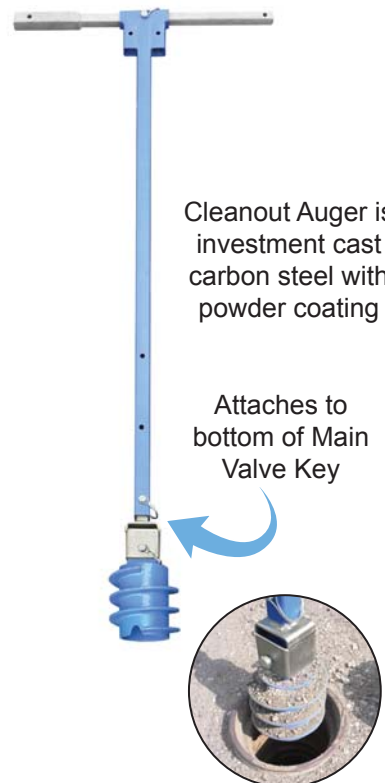

367-9102 operates 2-hole lids of Erie and Minneapolis curb boxes (illustration D below)

367-9104 operates small handwheels (illustration E)

Snap pin included

Erie/Minneapolis Adapter

Adapter fits inside 1" pipe of Erie and Minneapolis curb boxes to operate curb box rods (illustration F below)

Snap pin included

Cleanout Auger

Ideal for cleaning out mud and dirt in 5-1/4" valve boxes (illustration G)

Snap pin included

Illustration **D**

Illustration **E**

Adapter fits on flattened top of Erie/Minneapolis rods

Illustration **F**

Cleanout Auger is investment cast carbon steel with powder coating

Attaches to bottom of Main Valve Key

Illustration **G**

Illustration Above	Trumbull Item No.	Weight
D	367-9102	1.15 lbs.
E	367-9104	1.00 lbs.