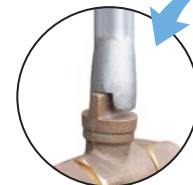

Key for Main Valves With AWWA Socket

Illustration of BASE UNIT

SOCKET for 2" AWWA Nut

6" 6" 3-1/2' Illustration of 3-1/2' Extension

Key for Curb/Meter Stops With Multi-Purpose Adapter

Optional Accessories

Trumbull Item No.	Product Description	Weight
367-9110	3-1/2 ft. Extension Piece	7.00 lbs.
367-9111	Replacement Stem & Socket	5.55 lbs.

Illustration A

CARRYING CASE shown with optional accessories, which are shown on page A-12

Illustration B

Illustration C

Optional Accessories for Valve & Curb Key Kit

2-Hole Lid Adapter & Handwheel Adapter

367-9102 operates 2-hole lids of Erie and Minneapolis curb boxes (illustration D below)

367-9104 operates small handwheels (illustration E)

Snap pin included

Erie/Minneapolis Adapter

Adapter fits inside 1" pipe of Erie and Minneapolis curb boxes to operate curb box rods (illustration F below)

Snap pin included

Cleanout Auger

Ideal for cleaning out mud and dirt in 5-1/4" valve boxes (illustration G)

Snap pin included

Illustration **D**

Illustration **E**

Adapter fits on flattened top of Erie/Minneapolis rods