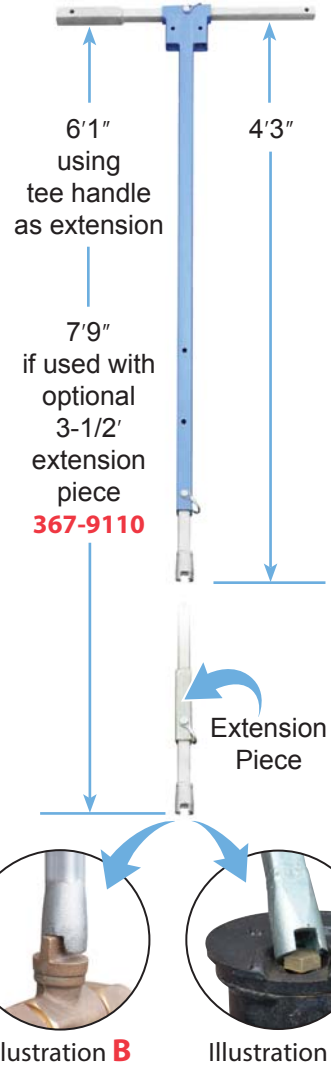

Trumbull Item No.	Product Description	Weight
367-9100	Base Unit	20.65 lbs.

Illustration of Tee Handle fitting in Base Unit.

TEE HANDLE doubles as 20" extension

MULTI-PURPOSE ADAPTER fits on 3/4" - 2" curb and meter stops (illustration B below), operates standard waterworks pentagon (illustration C below), & 1/2" curb box rod

Key for Main Valves With AWWA Socket

Illustration of BASE UNIT

SOCKET for 2" AWWA Nut

6" 6" 3-1/2' Illustration of 3-1/2' Extension

Key for Curb/Meter Stops With Multi-Purpose Adapter

Optional Accessories

Trumbull Item No.	Product Description	Weight
367-9110	3-1/2 ft. Extension Piece	7.00 lbs.
367-9111	Replacement Stem & Socket	5.55 lbs.

367-9102 operates 2-hole lids of Erie and Minneapolis curb boxes (illustration D below)

367-9104 operates small handwheels (illustration E)

Snap pin included

Erie/Minneapolis Adapter

Adapter fits inside 1" pipe of Erie and Minneapolis curb boxes to operate curb box rods (illustration F below)

Snap pin included

Cleanout Auger

Ideal for cleaning out mud and dirt in 5-1/4" valve boxes (illustration G)

Snap pin included

Illustration **D**

Illustration **E**

Adapter fits on flattened top of Erie/Minneapolis rods