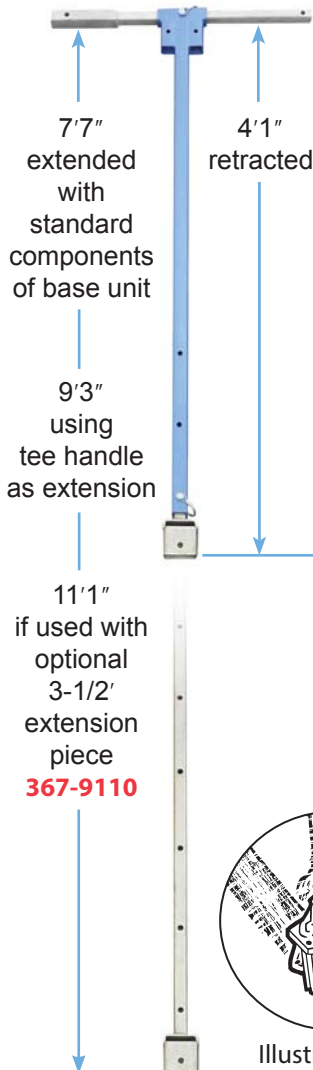

Trumbull Item No.	Product Description	Weight
367-9100	Base Unit	20.65 lbs.

Illustration of Tee Handle fitting in Base Unit.

TEE HANDLE doubles as 20" extension

MULTI-PURPOSE ADAPTER fits on 3/4" - 2" curb and meter stops (illustration B below), operates standard waterworks pentagon (illustration C below), & 1/2" curb box rod

Key for Main Valves With AWWA Socket

Illustration of BASE UNIT

SOCKET for 2" AWWA Nut

6" 6" 3-1/2' Illustration of 3-1/2' Extension

Key for Curb/Meter Stops With Multi-Purpose Adapter

Optional Accessories

Trumbull Item No.	Product Description	Weight
367-9110	3-1/2 ft. Extension Piece	7.00 lbs.
367-9111	Replacement Stem & Socket	5.55 lbs.

367-9102 operates 2-hole lids of Erie and Minneapolis curb boxes (illustration D below)

367-9104 operates small handwheels (illustration E)

Snap pin included

Erie/Minneapolis Adapter

Adapter fits inside 1" pipe of Erie and Minneapolis curb boxes to operate curb box rods (illustration F below)

Snap pin included

Cleanout Auger

Ideal for cleaning out mud and dirt in 5-1/4" valve boxes (illustration G)

Snap pin included

Illustration **D**

Illustration **E**

Adapter fits on flattened top of Erie/Minneapolis rods