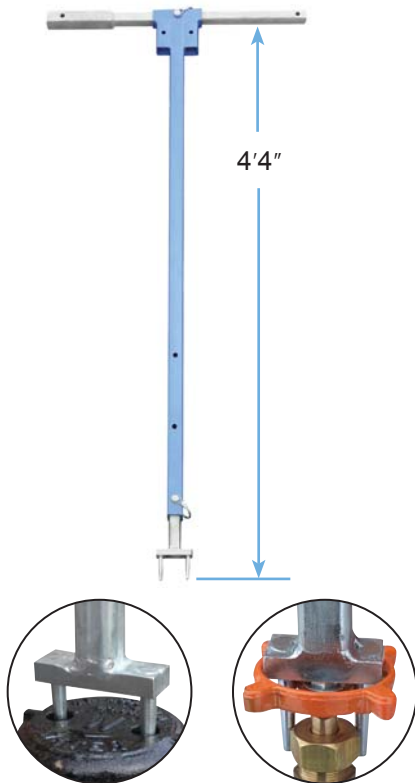

Trumbull Item No.	Product Description	Weight
367-9100	Base Unit	20.65 lbs.

Illustration of Tee Handle fitting in Base Unit.

TEE HANDLE doubles as 20" extension

MULTI-PURPOSE ADAPTER fits on 3/4" - 2" curb and meter stops (illustration B below), operates standard waterworks pentagon (illustration C below), & 1/2" curb box rod

367-9102 operates 2-hole lids of Erie and Minneapolis curb boxes (illustration D below)

367-9104 operates small handwheels (illustration E)

Snap pin included

Erie/Minneapolis Adapter

Adapter fits inside 1" pipe of Erie and Minneapolis curb boxes to operate curb box rods (illustration F below)

Snap pin included

Cleanout Auger

Ideal for cleaning out mud and dirt in 5-1/4" valve boxes (illustration G)

Snap pin included

Illustration **D**

Illustration **E**

Adapter fits on flattened top of Erie/Minneapolis rods

Illustration **F**

Cleanout Auger is investment cast carbon steel with powder coating

Attaches to bottom of Main Valve Key

Illustration **G**

Illustration Above	Trumbull Item No.	Weight
D	367-9102	1.15 lbs.
E	367-9104	1.00 lbs.