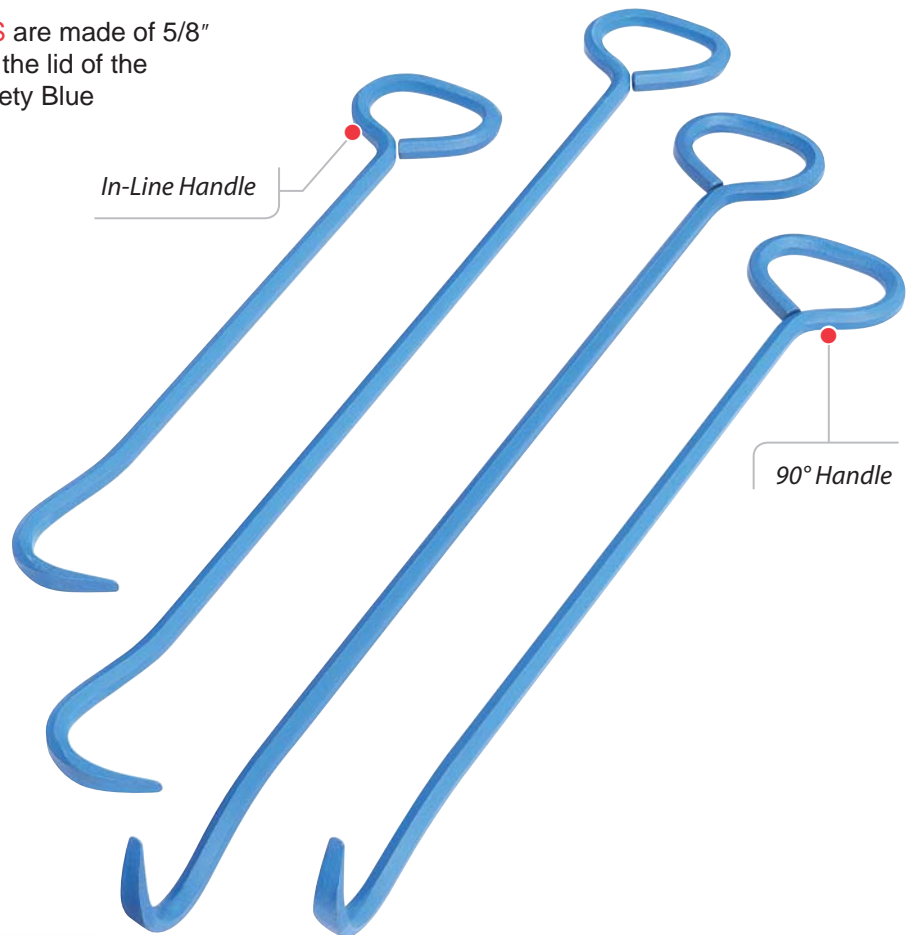

## Manhole Cover Hooks

TRUMBULL MANHOLE COVER HOOKS are made of 5/8" hexagonal steel. The 1/2" point engages the lid of the manhole cover. Hooks are painted in Safety Blue enamel paint for safety and durability.

### In-Line Handle

Trumbull Item No.	Overall Length	Weight
<b>367-4286</b>	24"	3.35 lbs.
<b>367-4290</b>	36"	4.50 lbs.

### 90° Handle

Trumbull Item No.	Overall Length	Weight
<b>367-4288</b>	30"	3.85 lbs.
<b>367-4289</b>	36"	4.45 lbs.

Manhole Hooks engage pick holes...

...and they engage vent holes.