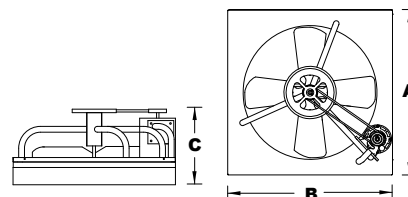

Features

- 120V, 1-Phase, 2-Speed motors
- Shutters automatically open when fan is turned on and close tightly when fan is turned off
- Made in U.S.A.

NOTE: Belt Drive Fan with "No Joist Cut" Shutter.

Standard Models

Fan Dimensions

Ceiling Shutters

MFG CATALOG NUMBER	MFG MODEL NUMBER	FIT HOLE SIZE (I.D.)	OUTSIDE SIZE (O.D.)	FAN SIZE	WT. (LBS)	LIST
07944802	CS-10-W	26X26	28X28	24"	8	158
07944602	CS-13-W	32X34	34X36	30"	10	165
07945302	CS-14-W	34X34	36X36	30"	10	173
07944702	CS-18-W	32X43	34X45	36"	11	188
07945202	CS-19-W	34X43	36X45	36"	11	203