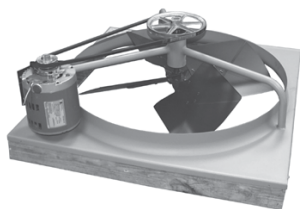

Belt Drive Wholehouse Fans

WARNING: This product can expose you to chemicals including nickel which is known to the State of California to cause cancer, and chromium, which is known to the State of California to cause birth defects and/or reproductive harm. For more information go to www.P65Warnings.ca.gov.

Features

- 120V, 1-Phase, 2-Speed motors
- Shutters automatically open when fan is turned on and close tightly when fan is turned off
- Made in U.S.A.

NOTE: Belt Drive Fan with "No Joist Cut" Shutter.

Standard Models

MFG CATALOG NUMBER	MFG MODEL NUMBER	SIZE	SPEED	MOTOR HP	CFM @ .1 IN. H2O PRESSURE DROP w/ SHUTTER	FAN SPEED RPM	FAN MOUNTING DIMENSIONS (IN)			EXHAUST SQ. FT. REQ'D	AMPS	WT. (LBS)	LIST
							A	B	C				
07936202	BD24-2-WHS	24"	2	1/3	4500/2700	612/410	28	29.5	14.5	7	5.7/4.8	40	892
07936302	BD30-2-WHS	30"	2	1/3	7600/5800	520/350	34	35.5	14.5	9	6.9/5.5	50	959
07936402	BD36-2-WHS	36"	2	1/3	9675/6400	395/265	40	41.5	14.5	12	6.3/3.1	64	1054