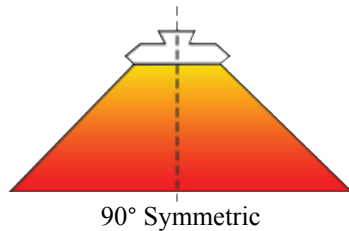

Reflector Patterns

Product Specifications

Series:

222, 342, 462 (Painted Version) 2-lamp — TH Series
222, 342, 462 (Stainless Steel Version) 2-lamp — THSS Series
223, 343, 463 (Stainless Steel Version) 3-lamp — THSS Series

Housing:

20 gauge Galvanized Steel with baked on bankers bronze powder coated finish. 20 gauge Stainless Steel for durability and corrosion-resistance. Both housings are ETL Listed for either indoor and totally exposed outdoor applications.

Reflectors and End Caps:

.040 Gold anodized Aluminum reflectors and end caps for superior reflectivity. Five choices of reflector patterns including 30 degree narrow (symmetric & asymmetric), 60 degree medium (symmetric & asymmetric), and 90 degree wide (symmetric). THSS models have stainless steel endcaps.

Elements:

Clear quartz lamps. Coiled tungsten filament located within a sealed quartz envelope, halogen filled, with porcelain end caps and 6" wire pigtail leads. Elements are 12mm in diameter and deliver a 96% radiant efficiency with high moisture and thermal shock resistance. Instantaneous heat-up and cool-down performance. Available wattages from 1600 to 3650 Watts per element. Available voltages from 208 to 600 Volts.

Controls:

Mul-T-Mount heaters are not manufactured with any control device on the unit. All controls are accessories and should be specified as such. Please consult the technical sales department of factory for help in determining applicable controls. Please follow installation instructions that accompany each heater.

Accessories:

Recessed mounting frames (painted or stainless steel), adjustable mounting brackets (stainless steel only), vertical mounting brackets (stainless steel only), wire guards, thermostats, snow detectors, SCR controllers, and power contactor panels (ICP Series).

Sizing Chart