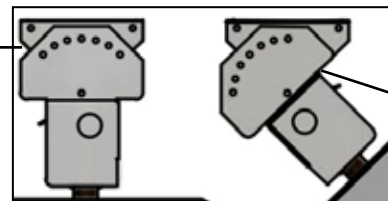

## Product Description

AVAILABLE IN 2 OR 3 LAMP BANKERS BRONZE  
OR STAINLESS STEEL FINISH.

- Listed for suspended, totally exposed (outdoor), high-bay (indoor) comfort heating and exterior snow & ice control applications.
- Listed for recessed applications.
- 20 gauge powder coated steel or stainless steel housings.
- Gold anodized Aluminum reflectors & end caps.
- 50% higher wattage densities for 3-element units.
- 2-Lamp wiring, single phase.
- 3-Lamp wiring, three or single phase.
- Stainless steel models have non-corrosive housing, hardware and brackets; no ferrous metals used in the unit. Durable in harsh atmospheres & outdoor environments.
- High temperature lead wires.
- Clear 12mm diameter Quartz Lamp(s) Included.
- Elements provide a bright light, generating 8-lumens per watt.
- Made in U.S.A.

## Features:

In-Built surface mounting brackets allows for fixture adjustment up to 45° horizontal tilt.

*In-built surface mounting brackets attached to the top wiring channel.*

*0 to 45° tilt @ 15° increments*