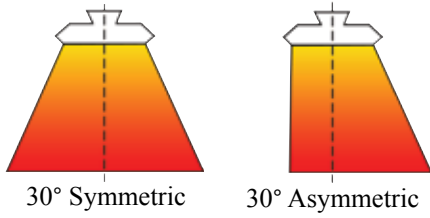

Reflector Patterns

Product Specifications

Series:

222, 342, 462 (Painted Version) 2-lamp — TH Series
222, 342, 462 (Stainless Steel Version) 2-lamp — THSS Series
223, 343, 463 (Stainless Steel Version) 3-lamp — THSS Series

Housing:

20 gauge Galvanized Steel with baked on bankers bronze powder coated finish. 20 gauge Stainless Steel for durability and corrosion-resistance. Both housings are ETL Listed for either indoor and totally exposed outdoor applications.

Reflectors and End Caps:

.040 Gold anodized Aluminum reflectors and end caps for superior reflectivity. Five choices of reflector patterns including 30 degree narrow (symmetric & asymmetric), 60 degree medium (symmetric & asymmetric), and 90 degree wide (symmetric). THSS models have stainless steel endcaps.

Elements:

Clear quartz lamps. Coiled tungsten filament located within a sealed quartz envelope, halogen filled, with porcelain end caps and 6" wire pigtail leads. Elements are 12mm in diameter and deliver a 96% radiant efficiency with high moisture and thermal shock resistance. Instantaneous heat-up and cool-down performance. Available wattages from 1600 to 3650 Watts per element. Available voltages from 208 to 600 Volts.

Controls:

Mul-T-Mount heaters are not manufactured with any control device on the unit. All controls are accessories and should be specified as such. Please consult the technical sales department of factory for help in determining applicable controls. Please follow installation instructions that accompany each heater.

Accessories:

Recessed mounting frames (painted or stainless steel), adjustable mounting brackets (stainless steel only), vertical mounting brackets (stainless steel only), wire guards, thermostats, snow detectors, SCR controllers, and power contactor panels (ICP Series).

Sizing Chart