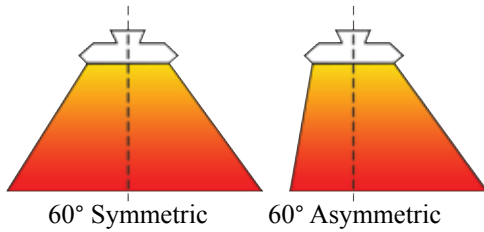

Reflector Patterns

Product Specifications

Series:

222, 342, 462 (Painted Version) 2-lamp — TH Series
222, 342, 462 (Stainless Steel Version) 2-lamp — THSS Series
223, 343, 463 (Stainless Steel Version) 3-lamp — THSS Series

Housing:

20 gauge Galvanized Steel with baked on bankers bronze powder coated finish. 20 gauge Stainless Steel for durability and corrosion-resistance. Both housings are ETL Listed for either indoor and totally exposed outdoor applications.

Reflectors and End Caps:

.040 Gold anodized Aluminum reflectors and end caps for superior reflectivity. Five choices of reflector patterns including 30 degree narrow (symmetric & asymmetric), 60 degree medium (symmetric & asymmetric), and 90 degree wide (symmetric). THSS models have stainless steel endcaps.

Elements:

Clear quartz lamps. Coiled tungsten filament located within a sealed quartz envelope, halogen filled, with porcelain end caps and 6" wire pigtail leads. Elements are 12mm in diameter and deliver a 96% radiant efficiency with high moisture and thermal shock resistance. Instantaneous heat-up and cool-down performance. Available wattages from 1600 to 3650 Watts per element. Available voltages from 208 to 600 Volts.

Controls:

Mul-T-Mount heaters are not manufactured with any control device on the unit. All controls are accessories and should be specified as such. Please consult the technical sales department of factory for help in determining applicable controls. Please follow installation instructions that accompany each heater.

Accessories:

Recessed mounting frames (painted or stainless steel), adjustable mounting brackets (stainless steel only), vertical mounting brackets (stainless steel only), wire guards, thermostats, snow detectors, SCR controllers, and power contactor panels (ICP Series).

Sizing Chart