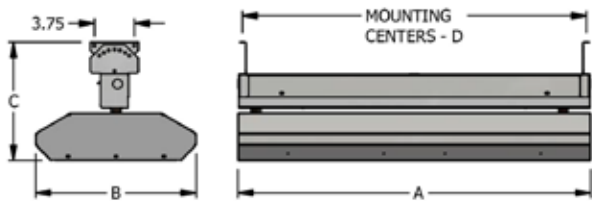

## Features:

In-Built surface mounting brackets allows for fixture adjustment up to 45° horizontal tilt.

*In-built surface mounting brackets attached to the top wiring channel.*

*0 to 45° tilt @ 15° increments*

## Product Dimensions

MUL-T-MOUNT SERIES	DIMENSIONS (IN.)			
	"A" LENGTH	"B" WIDTH	"C" HEIGHT	"D" MTG.CTR.
222	24"	15"	11"	23 ½"
223	24"	21 ½"	11"	23 ½"
342	33"	15"	11"	32 ½"
343	33"	21 ½"	11"	32 ½"
462	46"	15"	11"	45 ½"
463	46"	21 ½"	11"	45 ½"