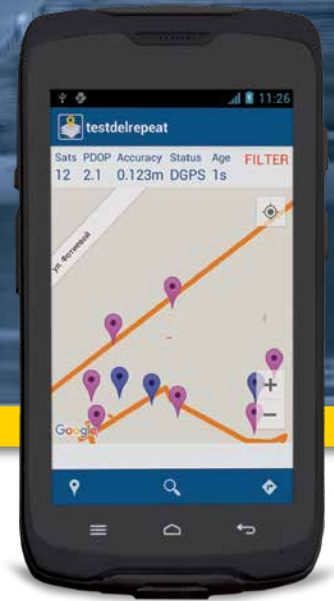

MobileMapper® 50

Datasheet

Slim and Strong

Key Features

- Compact and lightweight
- Wi-Fi only and 4G versions
- Enhanced GNSS with postprocessing
- Strong, waterproof casing - IP67
- Google Mobile Services
- Complete field and office mapping solution
- Easy-to-learn, easy-to-use field software
- 3 year warranty

MobileMapper® 50

The MobileMapper 50 is a new generation GIS data collector running on Android which offers state of the art smartphone capabilities combined with rugged professional quality and improved GNSS performance.

The MobileMapper 50 is very compact, lightweight and unique in being a professional grade data collector in a consumer smartphone form factor. The receiver is slim, highly rugged and very powerful (1.2 GHz quad core processor, 16GB memory and 5.3" display) and also offers GNSS accurate positioning (GPS + GLO or GPS + Beidou) as well as post processing.

Professional field users are strongly influenced by the consumer space and yet, at the same time, need to maximize operational efficiencies. With the MobileMapper 50 both requirements are addressed through full connectivity (depending on the version), superior accuracy, large memory and display all in a slim and compact design.