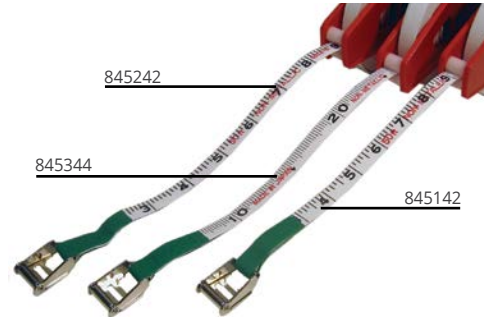

## Sokkia/Eslon Fiberglass Open-Reel Tapes (1/2 in. wide)

Lightweight case is virtually shatterproof. The special handle design makes reeling quick. Width 1/2 in., with folding metal end hook.

Item No.	Refill No.	Length
845144	845164	100 ft.
845146	n/a	200 ft.
845148	n/a	300 ft.

*Printed on one side. Graduated in ft./in./8ths.*

845444	845464	100 ft./30 m
845445	n/a	165 ft./50 m

*Printed on both sides. One side graduated in ft./in./8ths, other side m/cm/2 mm.*

845244	845264	100 ft.
845245	845265	165 ft.
845246	845266	200 ft.

*Printed on one side. Graduated in ft./10ths/100ths.*

845542	n/a	50 ft./15 m
845544	845564	100 ft./30 m
845545	845565	165 ft./50 m

*Printed on both sides. One side graduated in ft./10ths/100ths, other side m/cm/2 mm.*

## Sokkia/Eslon Fiberglass Appraiser's Tapes

These long-lasting tapes have special hook ends to assure accuracy.

Item No.	Refill No.	Length
845174	845174	100 ft.

*Printed on one side. Graduated in ft./in./8ths.*