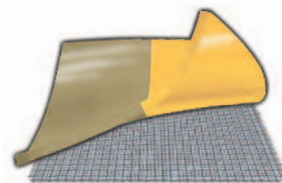

Magnaprene™

Classic Neoprene Performance

Made of nylon and coated with neoprene, this Tingley classic has performed for generations.

Light Weight Magnaprene™ Single Coated Neoprene On Nylon Suit

Made of nylon and coated with neoprene, this classic is still one of the toughest high performance suits on the market today.

- Neoprene coating provides excellent abrasion performance and resists oils, acids, chemicals, and solvents.
- Stitched and taped seams are 100% liquidproof.
- Nylon fabric provides excellent strength and durability.
- Flame resistant. Self extinguishing with flameout and afterglow less than 2 seconds after removal of ignition source. Test method ASTM D6413.

Ideal Applications: Petrochemical, Chemical, Off Shore Drilling, Mining, Fishing, and Forestry.

FEATURES & BENEFITS

- Batwing sleeve construction and generously cut for maximum freedom of movement **X**
- Stitched and taped seams, for 100% waterproof protection **X**
- Storm fly front seals out wind, rain, and contaminants **X**
- Corduroy tip collar for neck comfort **X**
- Take-up snaps on sleeves and ankle cuffs for adjustable fit **X**
- Heavy duty snaps for maximum performance **X**
- Mildew resistant **X**
- Flame resistant tested* **X**