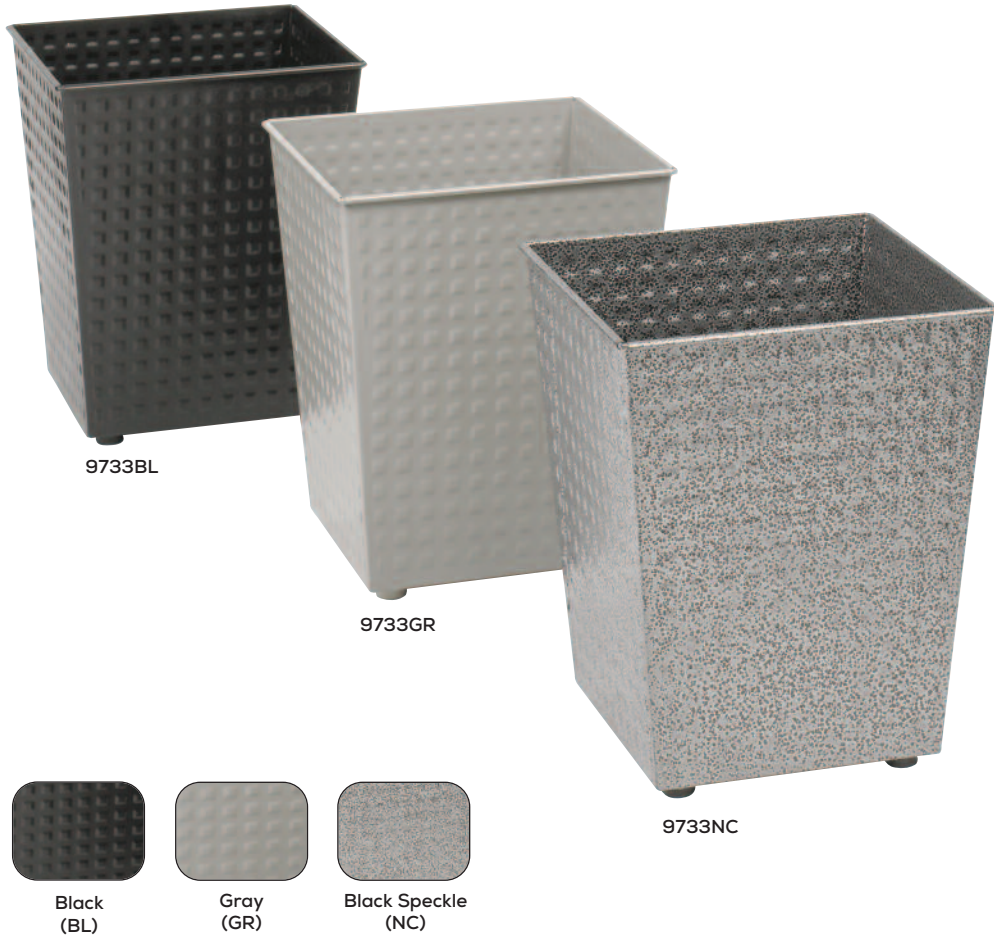

Checks Wastebaskets

- top edge rolled
- stamped design finish
- rubber feet
- powder coat finish, available in Black (BL), Gray (GR) or Black Speckle (NC)
- 6 gallon capacity
- packed three per carton

Model	Description	W x D x H	Ship Weight	Price Each	Carton Price
9733	Receptacle 6 Gallon Capacity	10½ x 10½ x 12½"	11 lbs.	\$47.33	\$142.00