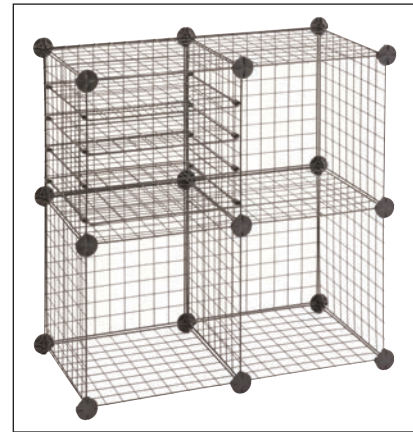

## Wire Cubes

- assembled as five or four cube set with extra grids used as shelves
- 14" square interlocking grids
- 22 plastic corner connectors and 16 clips
- welded open wire construction
- easy to setup and reconfigure
- rated up to 20 lbs. per cube

Model	Description	W x D x H	Ship Weight	Price Each
5279BL	Wire Cubes	15 x 15 x 15" per cube	13 lbs.	\$53.00

Discount Code B