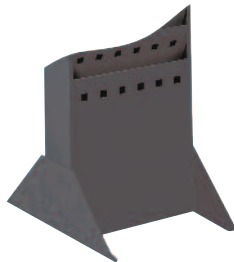

Steel Magazine Racks

4322BL

4321BL

4310BL

4323BL Base

Gray
GR

Black
BL

- durable steel construction
- powder coat finish for durability
- mounts to a wall or stands on floor with steel base
- wall mounting hardware included

Model	Description	W x D x H	Ship Weight	Price Each
4310	5 Pockets	10 x 4 x 20½"	9 lbs.	\$85.00
4321	11 Pockets	10 x 4 x 36½"	15 lbs.	129.00
4322	23 Pockets	10 x 4 x 65½"	28 lbs.	189.00
4323	Steel Base	10 x 14 x 5½"	3 lb.	35.00