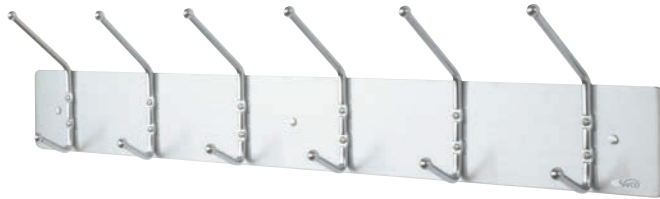

Coat Hooks

4160

4161

4162

4166

4167

WALL RACK COAT HOOKS

- chrome-plated double steel hooks with ball tips to help protect garments
- wall mounting hardware included
- 4160 and 4161 packed 12 per carton
- 4162 packed six per carton
- assembly required

DOOR & PANEL HOOKS

- satin aluminum base
- double chrome steel hook with ball tips help protect garments
- over the door hook fits over doors up to 1 $\frac{3}{4}$ " thick
- over the panel hook fits over panels 1 $\frac{1}{2}$ " to 3 $\frac{3}{4}$ " thick
- packed twelve per carton
- assembly required