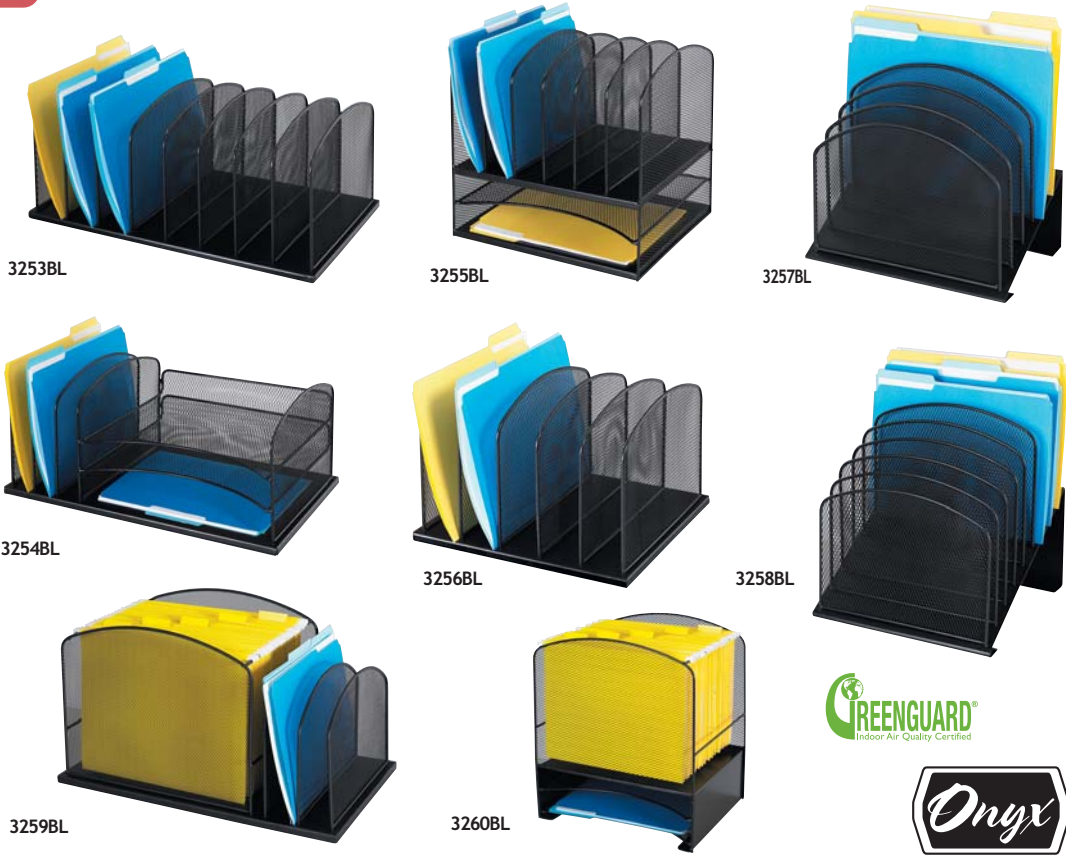

## Onyx™ Mesh Desk Organizers

*Imagine a place that gets you*

Stay on top of the desk top clutter and keep hard-to-organize folders and binders handy. Steel mesh construction. Available in Black (BL).

- 3253BL** - Eight 2" wide vertical sections for file folders or binders.
- 3254BL** - Three trays for letter size documents plus three, 2" wide, upright sections on the left to fit file folders and small binders.
- 3255BL** - Six 2" wide sections for binders and folders above two horizontal letter size trays.
- 3256BL** - Five 2" wide vertical sections for file folders or binders.
- 3257BL** - Five 1" wide tiered sections for file folders or small binders.
- 3258BL** - Eight 1" wide tiered sections for file folders or small binders.
- 3259BL** - Hanging File Frames plus 2" wide upright binder bins on the side
- 3260BL** - File Frames with two, 2" high horizontal document sorters below.