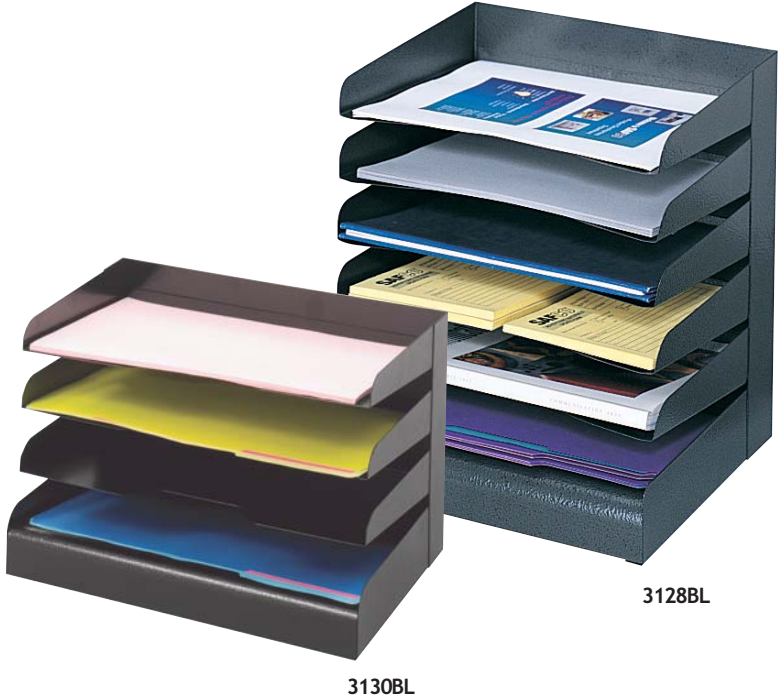

# Steel Desk Tray Sorters

3128BL

3130BL

Answering today's need for continuing workplace efficiencies, Safco Desk Tray Sorters will help store and organize open projects, file folders and paper supplies and keep them at your fingertips. Slanted shelves are 11<sup>7</sup>/<sub>8</sub>"W x 8<sup>3</sup>/<sub>4</sub>"D x 2"H (letter). Finger notch-outs provide convenient access to contents. Available in 5-, 6-, 8-tier to accommodate letter size material. Rubber feet included to protect worksurface. All steel construction with a durable black powder coat finish.

Model	Description	W x D x H	Ship Weight	Carton Price
3127BL	5-Tier Tray, Letter Size	12 x 9 <sup>1</sup> / <sub>2</sub> x 11 <sup>1</sup> / <sub>4</sub> "	8 lbs.	\$49.00
3128BL	6-Tier Tray, Letter Size	12 x 9 <sup>1</sup> / <sub>2</sub> x 13 <sup>1</sup> / <sub>4</sub> "	9 lbs.	54.00
3129BL	8-Tier Tray, Letter Size	12 x 9 <sup>1</sup> / <sub>2</sub> x 17 <sup>3</sup> / <sub>4</sub> "	11 lbs.	83.00