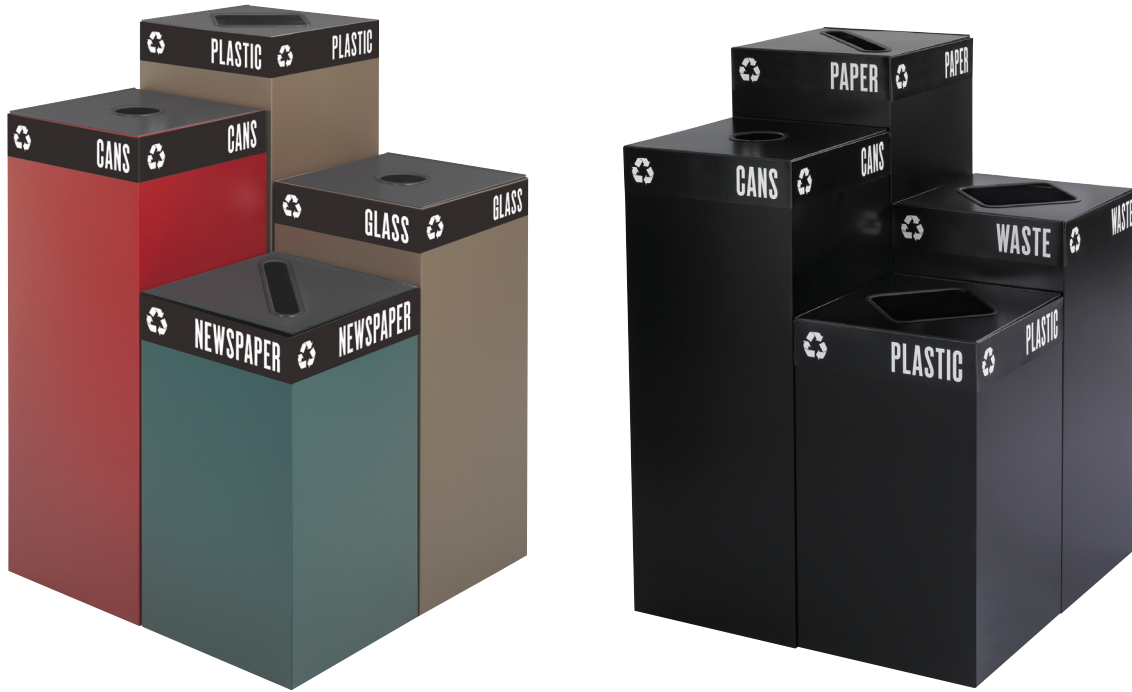

## Public Square® Receptacles

### BASES

- heavy-gauge steel bases
- powder coat finish
- securing wires hold plastic bag (bags not included)
- base and tops ordered separately
- base available in Black (BL), Green (GN), Brown (BR) & Burgundy (BG)

### TOPS

- hinged tops
- slot lid: newspaper and paper
- round lid: cans and glass
- square lid: plastic and waste
- decals included for segregating waste and recyclables

Model	Description	Color	W x D x H	Ship Weight	Price Each
2981BL	Base, 25 Gallon	Black	15½ x 15½ x 26"	23 lbs.	\$241.00
2981GN	Base, 25 Gallon	Green	15½ x 15½ x 26"	23 lbs.	241.00
2982BL	Base, 31 Gallon	Black	15½ x 15½ x 32"	27 lbs.	268.00
2982BR	Base, 31 Gallon	Brown	15½ x 15½ x 32"	27 lbs.	268.00
2983BL	Base, 37 Gallon	Black	15½ x 15½ x 38"	32 lbs.	295.00
2983BG	Base, 37 Gallon	Burgundy	15½ x 15½ x 38"	32 lbs.	295.00
2984BL	Base, 42 Gallon	Black	15½ x 15½ x 44"	36 lbs.	321.00
2984BR	Base, 42 Gallon	Brown	15½ x 15½ x 44"	36 lbs.	321.00
2987BL	Lid Slot (Newspaper and Paper Decals)	Black	2 x 15" Slot	5 lbs.	100.00
2988BL	Lid Round (Cans and Glass Decals)	Black	4" Dia. Opening	5 lbs.	100.00
2989BL	Lid Square (Plastic and Waste Decals)	Black	8" Square Opening	5 lbs.	100.00