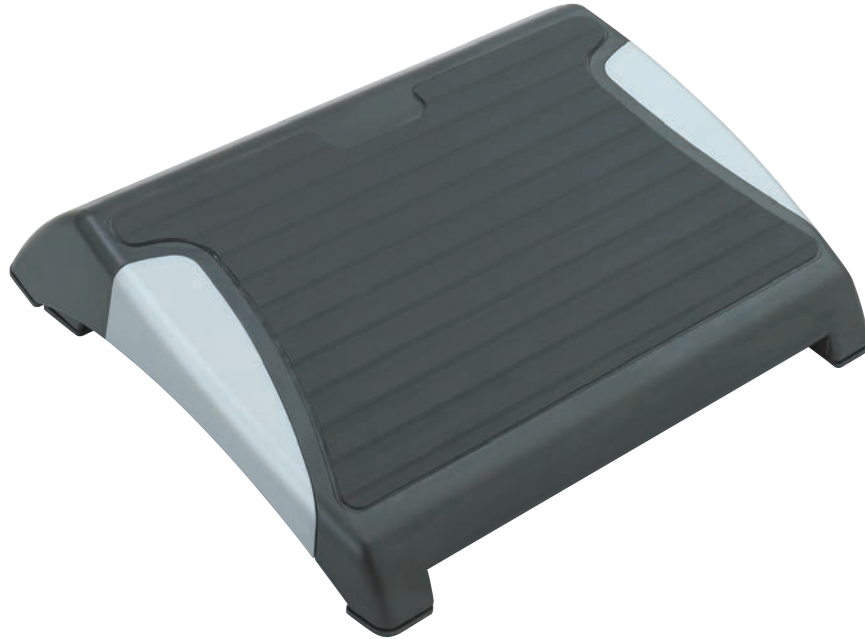

RestEase™ Adjustable Footrest

- four angle adjustments
- integrated anti-slip rubber mat
- two-tone black with silver accents
- packed five per carton

Model	Description	W x D x H	Ship Weight	Price Each	Carton Price
2120BL	Adjustable Footrest	15½ x 13¾ x 3¼-5"	20 lbs.	\$52.00	\$260.00