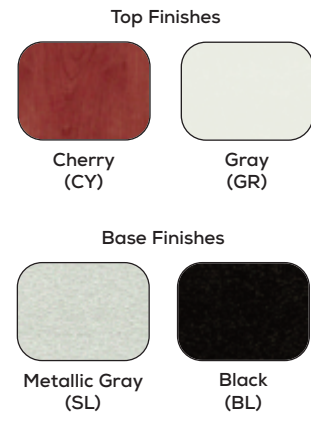

Impromptu® Fixed Leg Tables

- fixed post or t-legs with casters, two locking
- tables measure 29"h
- gray (GR) or cherry (CY) laminate top with vinyl edge band
- steel base in metallic gray (SL) or black (BL)
- optional translucent polycarbonate modesty panel with steel frame
- available to ship within 48 hours
- complements Impromptu line of products
- assembly required