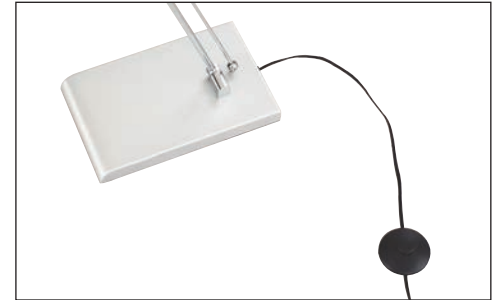

Floor Lamp

- flicker-free, energy-saving, ergonomic LED lighting
- adjustable head maintains angle as light slants to lower heights
- in-line on/off switch foot-activated
- 480 lumens
- equivalent to 80W incandescent bulb

Model	Description	W x D x H	Price Each
1006SL	Floor Lamp	7 x 11 x 51"	\$230.00

Discount Code B