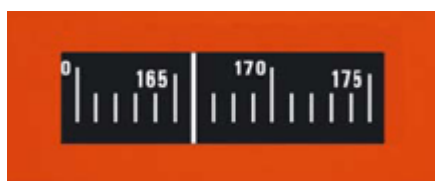

# Nedo Angle Finders

Nedo angle finders Winkeltronic Easy, Winkeltronic and Winkelfix are designed to measure and transfer angles quickly, precisely and with the utmost ease. Simply place the shanks in position and the angle is accurately shown in degrees on the display. Two integral spirit levels ensure true horizontal and vertical positioning. While the Winkelfix models are equipped with an analog display, the Winkeltronic Easy and Winkeltronic show the measured angles digitally on a large, easy to read display.

Analog display

Digital display

You too will find measuring and transferring angles easier when using the Nedo Winkeltronic Easy, the Winkeltronic or one of the Nedo Winkelfix models.

Winkeltronic Easy Ref.-No. 405 100

## Winkeltronic Easy

Angle finder with digital read-off.

The handy dimensions with a shank length of less than 16", the low weight and the large, easy-to-read display, make the Winkeltronic Easy an ideal helper on the construction site, especially for interior outfitting or measuring bay windows.

- Resolution: 0.1°
- Accuracy:  $\pm 0.2^\circ$
- Hold function to keep a measured value on the display
- Zero adjustment at any given shank position
- Integral horizontal and vertical spirit levels
- Automatic switch-off function can be deactivated
- Supplied with carrying bag