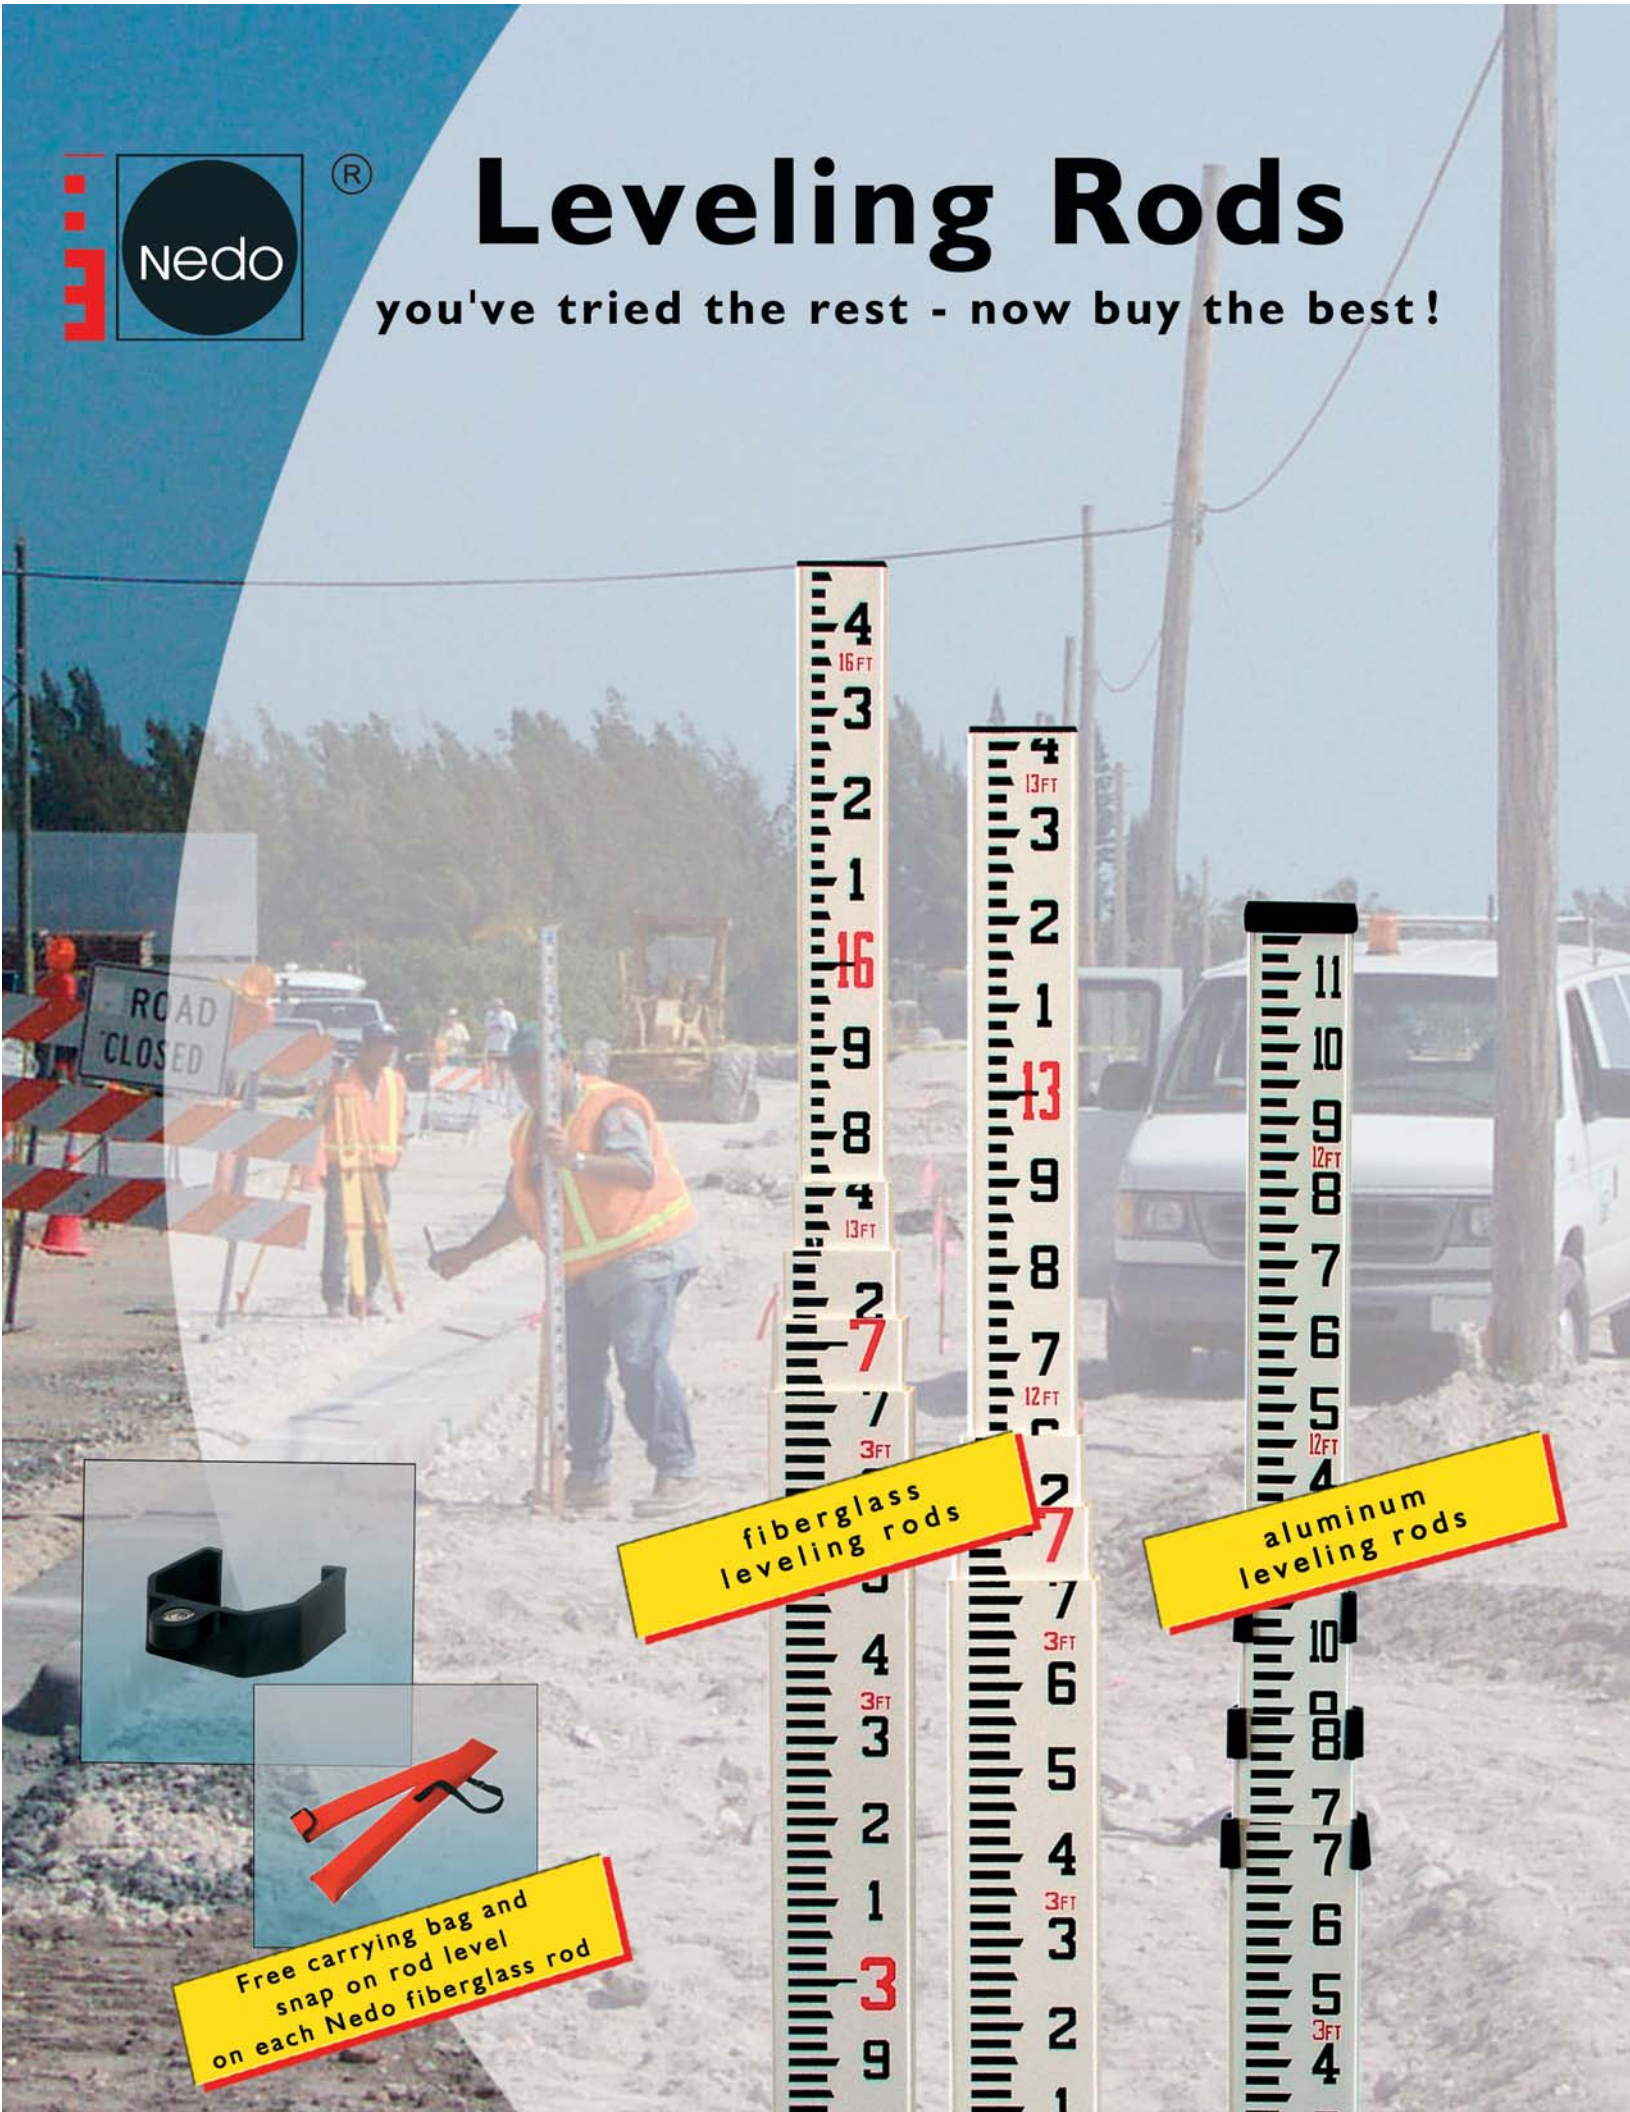

Leveling Rods

you've tried the rest - now buy the best!

fiberglass leveling rods

aluminum leveling rods

Free carrying bag and snap on rod level on each Nedo fiberglass rod

Fiberglass Leveling Rods

Nedo fiberglass leveling rods are made to last. The tubes are made of high impact fiberglass materials which are extremely durable and robust. Anti-Jam® buttons made of brass and wear resistant graduations on the front and back ensure a long life of Nedo fiberglass leveling rods, even under tough conditions.

Features:

- Extremely robust design
- Anti-Jam® buttons made of brass ensure a long life
- High precision scale on front and back
- Scale on back allowing overall height readings
- Ergonomically designed shape for a better grip
- Non-conductive under dry conditions
- Laser receiver brackets are easily attachable
- Free carrying bag and snap on rod level
- Quality made in Germany

Aluminum Leveling Rods

Nedo aluminum leveling rods set standards in terms of stability. Extra strong aluminum profiles combined with metal enforced buttons make them perfect for the use on the construction site or in the field.