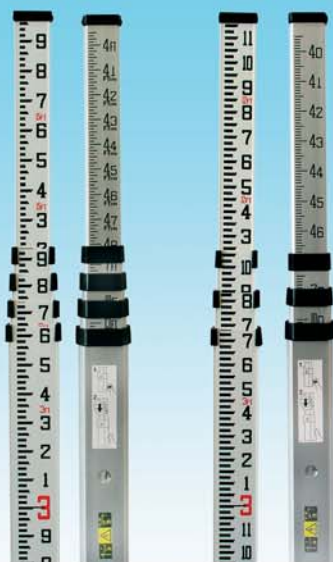

Leveling Rods

you've tried the rest - now buy the best!

fiberglass leveling rods

aluminum leveling rods

Free carrying bag and snap on rod level on each Nedo fiberglass rod

Fiberglass Leveling Rods

Nedo fiberglass leveling rods are made to last. The tubes are made of high impact fiberglass materials which are extremely durable and robust. Anti-Jam® buttons made of brass and wear resistant graduations on the front and back ensure a long life of Nedo fiberglass leveling rods, even under tough conditions.

Features:

- Extremely robust design
- Anti-Jam® buttons made of brass ensure a long life
- High precision scale on front and back
- Scale on back allowing overall height readings
- Ergonomically designed shape for a better grip
- Non-conductive under dry conditions
- Laser receiver brackets are easily attachable
- Free carrying bag and snap on rod level
- Quality made in Germany

Ref.-No.	Product	Scale	Weight
345885	16.4' Fiberglass Rod w/bag and snap on rod level	feet, 10ths	5.9 lbs.
345886	16.4' Fiberglass Rod w/bag and snap on rod level	feet, inches	5.9 lbs.
344885	13.4' Fiberglass Rod w/bag and snap on rod level	feet, 10ths	5.2 lbs.
344886	13.4' Fiberglass Rod w/bag and snap on rod level	feet, inches	5.2 lbs.
343885	10.4' Fiberglass Rod w/bag and snap on rod level	feet, 10ths	4.4 lbs.
343886	10.4' Fiberglass Rod w/bag and snap on rod level	feet, inches	4.4 lbs.

Features:

- Extra strong aluminum profiles
- Metal enforced buttons
- Different scales are available
- Scale on back allowing overall height readings
- Snap on rod level available as accessory

Ref.-No.	Product	Scale	Weight
345185-613	16' Aluminum Rod	feet, 10ths	3.3 lbs.
345186-613	16' Aluminum Rod	feet, inches	3.3 lbs.
344185-613	13' Aluminum Rod	feet, 10ths	2.5 lbs.
344186-613	13' Aluminum Rod	feet, inches	2.5 lbs.