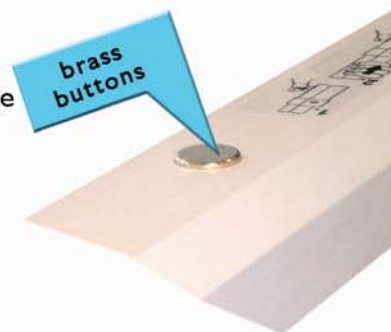

Leveling Rods

you've tried the rest - now buy the best!

fiberglass leveling rods

aluminum leveling rods

Free carrying bag and snap on rod level on each Nedo fiberglass rod

Fiberglass Leveling Rods

Nedo fiberglass leveling rods are made to last. The tubes are made of high impact fiberglass materials which are extremely durable and robust. Anti-Jam® buttons made of brass and wear resistant graduations on the front and back ensure a long life of Nedo fiberglass leveling rods, even under tough conditions.

Features:

- Extremely robust design
- Anti-Jam® buttons made of brass ensure a long life
- High precision scale on front and back
- Scale on back allowing overall height readings
- Ergonomically designed shape for a better grip
- Non-conductive under dry conditions
- Laser receiver brackets are easily attachable
- Free carrying bag and snap on rod level
- Quality made in Germany

Aluminum Leveling Rods

Nedo aluminum leveling rods set standards in terms of stability. Extra strong aluminum profiles combined with metal enforced buttons make them perfect for the use on the construction site or in the field.