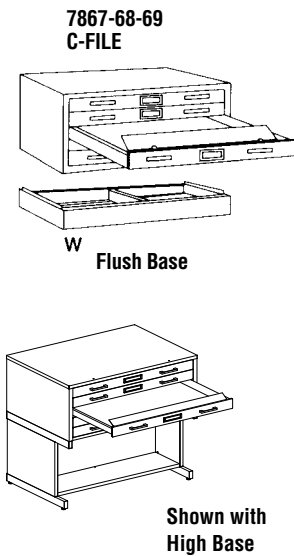

PLAN FILES

C-FILES® (NOTE: Not on GSA)

Self-contained steel C-Files® have integral cap and can be bolted together for stacking. Drawers have front metal plan depressor and rear hood to keep documents flat and orderly. High base designed to support one file. Drawer pulls are chrome. Files stack five high on flush base.

File physical paper capacity: 1000 sheets vellum per file.
100 sheets vellum per drawer in a 10 drawer file.
200 sheets vellum per drawer in a 5 drawer file.

File weight capacity: 20 lbs. (9.1 kg) per drawer in a 10 drawer file evenly distributed.
40 lbs. (18.2 kg) per drawer in a 5 drawer file evenly distributed.

Model No.

Mayline Self-Contained Steel C-Files®

For 24" x 36" Sheets

		Overall Unit Sizes			Inside Drawer Sizes			Wt.	List Price
		W	H	D	W	H	D		
7867C	Five-Drawer File	40 3/4"	15 3/8"	28 3/8"	37"	2"	25 3/4"	170#	\$1913
7867D	Five-Drawer w/Dust Cover	40 3/4"	15 3/8"	28 3/8"	37"	2"	25 3/4"	177#	\$2124
7977C	Ten-Drawer File	40 3/4"	15 3/8"	28 3/8"	37"	5/8"	25 3/4"	210#	\$4037
7977D	Ten-Drawer w/Dust Covers	40 3/4"	15 3/8"	28 3/8"	37"	5/8"	25 3/4"	216#	\$4559
7877	20" High Base with Bookshelf	40 3/4"	20"	28 3/8"	33 3/4"	-	14 1/2"	52#	\$769
7867W	Flush Base	40 3/4"	4"	28 3/8"	-	-	-	14#	\$333
7890X	Sanitary Base Legs	41"	6"	28 5/8"	-	-	-	15#	\$316
7890Y	Sanitary Base Legs	41"	19 3/8"	28 5/8"	-	-	-	45#	\$677