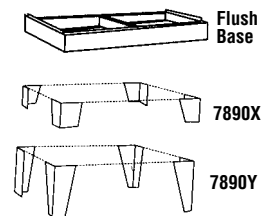

For 36" x 48" Sheets

		Overall Unit Sizes			Inside Drawer Sizes			Wt.	List Price
		W	H	D	W	H	D		
7869C	Five-Drawer File	53 3/4"	15 3/8"	41 3/8"	50"	2"	38 3/4"	275#	$2651
7869D	Five-Drawer File w/Dust Covers	53 3/4"	15 3/8"	41 3/8"	50"	2"	38 3/4"	279#	$2865
7979C	Ten-Drawer File	53 3/4"	15 3/8"	41 3/8"	50"	5/8"	38 3/4"	365#	$5006
7979D	Ten-Drawer w/Dust Covers	53 3/4"	15 3/8"	41 3/8"	50"	5/8"	38 3/4"	350#	$5690
7879	20" High Base with Bookshelf	53 3/4"	20"	41 3/8"	51 3/4"	-	14 1/2"	70#	$959
7869W	Flush Base	53 3/4"	4"	41 3/8"	-	-	-	18#	$446
7890X	Sanitary Base Legs	54"	6"	41 5/8"	-	-	-	15#	$316
7890Y	Sanitary Base Legs	54"	19 3/8"	41 5/8"	-	-	-	45#	$677