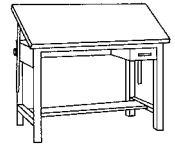

Ranger Steel 4-Post A Combination Table with tool drawer only.

7732A	30" x 42"	134#	$1563
7734A	37 1/2" x 48"	146#	$1676
7736A	37 1/2" x 60"	160#	$1718
7737A	37 1/2" x 72"	177#	$1897
7738A	43 1/2" x 72"	187#	$2158
7739A	43 1/2" x 84"	195#	$2321