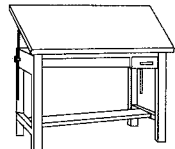

Ranger Steel 4-Post B Combination Table with tool and shallow drawers.

7734B	37 1/2" x 48"	156#	$1822
7736B	37 1/2" x 60"	172#	$1934
7737B	37 1/2" x 72"	194#	$2080
7738B	43 1/2" x 72"	204#	$2354
7739B	43 1/2" x 84"	212#	$2569