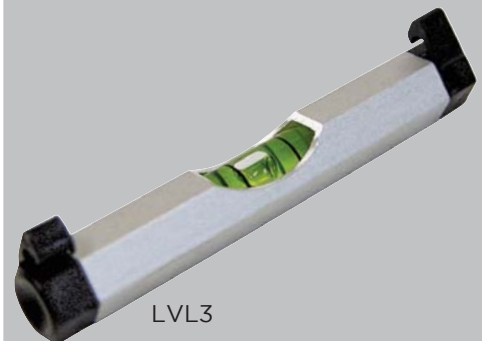

TM100

TM200

KDT3M

LEVELS

LVL3

PROFESSIONAL, ORANGE

- Aluminum alloy reinforced frame.
- Three, fixed, unbreakable, plumb, magnified, fog-proof acrylic vials.
- Guaranteed to 0.5 mm/m in the standard position, and 0.75 mm/m inverted.
- Cushioned end caps to guard against shocks in the job site environment.
- Comfortable, cushioned grips for a firm grasp and steady level placement.

* Available in 36", while supplies last.

SPECIALTY

LVL3

Professional accuracy line level with an easy-to-read bubble housed in a sturdy aluminum body.

For specific product information, please call your Keson representative or Customer Service.