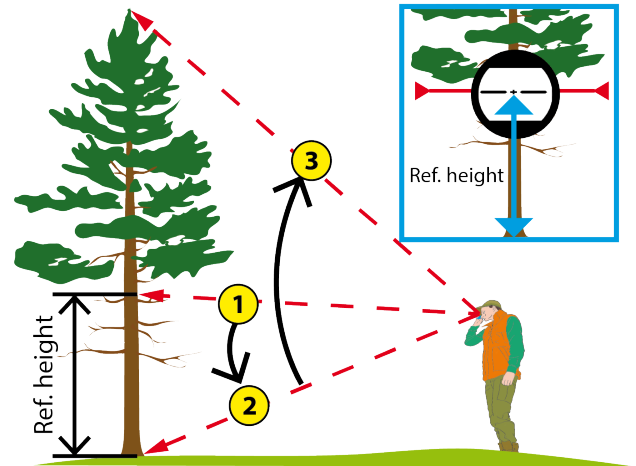

February -17 New Product Feature: EC II D