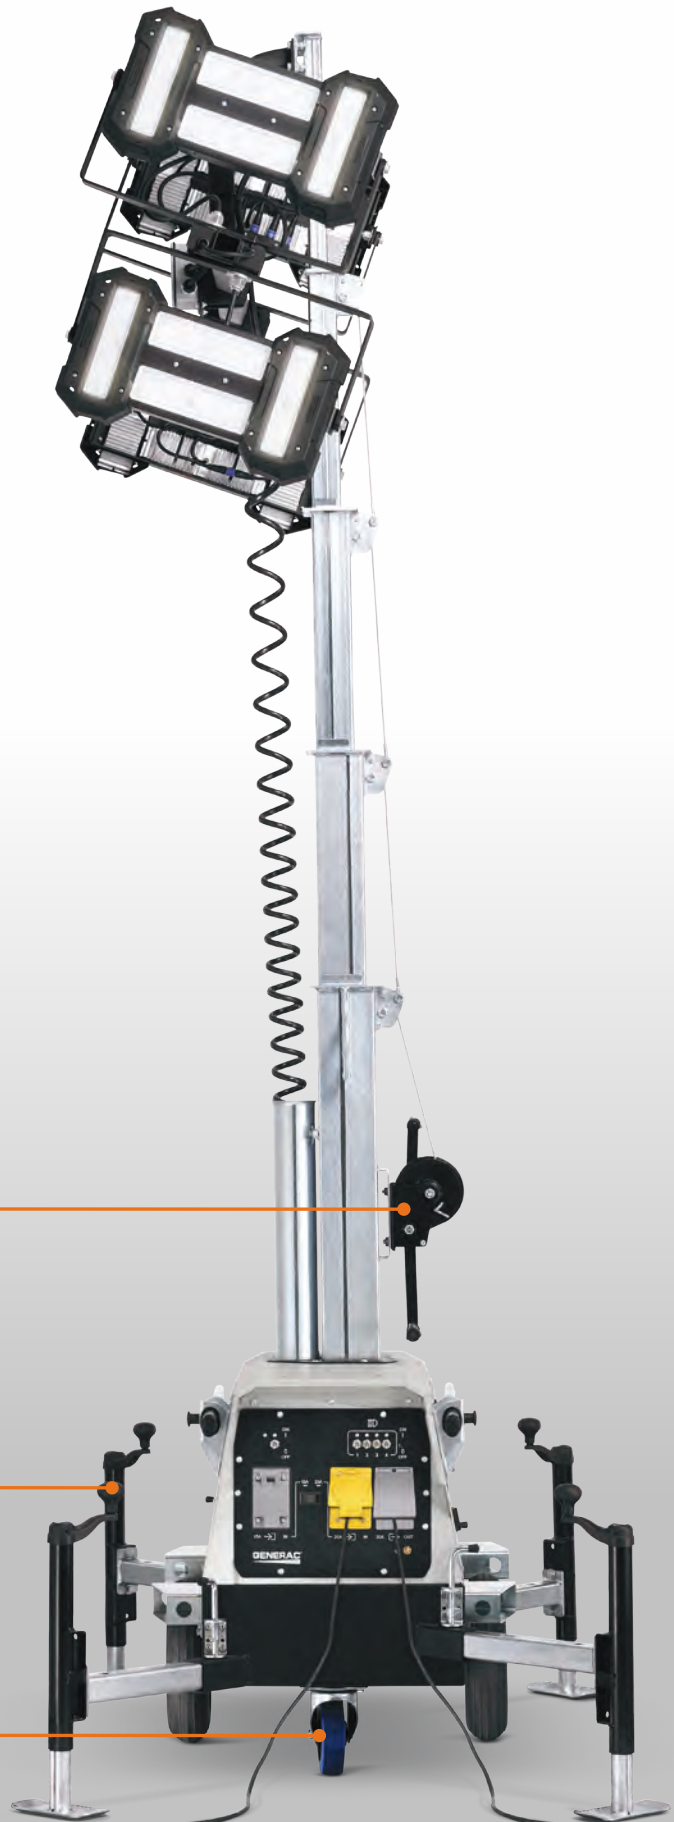

LINKTower™

LED Light Tower

GENERAC®
MAGNUM

LINKTower

LED LIGHT TOWERS

LINKTower™ from Generac Mobile Products is a unique portable lighting solution for a wide range of jobs, events and projects, indoors and out. LINKTower provides the same powerful illumination as our full-size LED light towers, but its compact design allows for ultimate versatility and ease of use. Use one, or LINK two towers together, the linking capability allows for flexibility and versatility in lighting events and jobsites. And, because it's powered by a standard 120V outlet, there are no harmful fuel emissions, making LINKTower a clean and safe choice for temporary lighting needs of all kinds.

VERSATILE

- Power from 120V utility power source, generator or another light tower
- 120V AC duplex receptacles can power commonly used jobsite tools
- Smaller size and mast design fits through a standard door opening

WINCH is designed for easy mast deployment; Sets up in one minute

STABLE Four extendable outriggers designed to withstand 45MPH winds

MANEUVERABLE Caster wheel enhances improve maneuverability

FOUR 240W LED FIXTURES; 22,000 lumens each; 88,000 total

LINK TOGETHER two LINKTowers for precise and versatile illumination

- (1) LINK on a 15A circuit
- (2) LINKs on a 20A circuit

ADJUSTABLE GALVANIZED MAST can be raised up to 16 feet (4.9 m)

FOLDING HANDLES easily adjust for compact storage and allow for one-person maneuverability on location