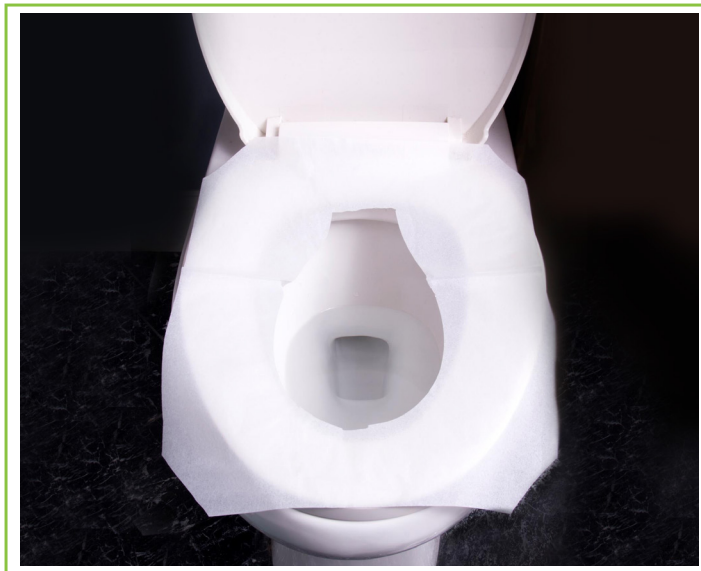

FLUSHABLE TOILET SEAT COVERS

3, 250-SHEET PACKS

Features & Benefits

- Comes in 3, 250-sheet pack quantities, for a total of 750 disposable toilet seat covers
- Biodegradable Paper for eco-friendly flushing
- "Universal" design fits common toilet seat configurations
- Single 250-sheet package quantity fits neatly into wall-mounted Toilet Seat Cover Dispensers
- Self-disposing, flush without touching

Item #	Cover Material	Color	Type	Quantity	Unit Dimensions	Actual Product Weight	MSRP
ALPP400	Virgin Pulp	White	Dispenser Insert	Pack of 3	10.63" x 15.27" x 2.75"	4.01lbs	\$17.75