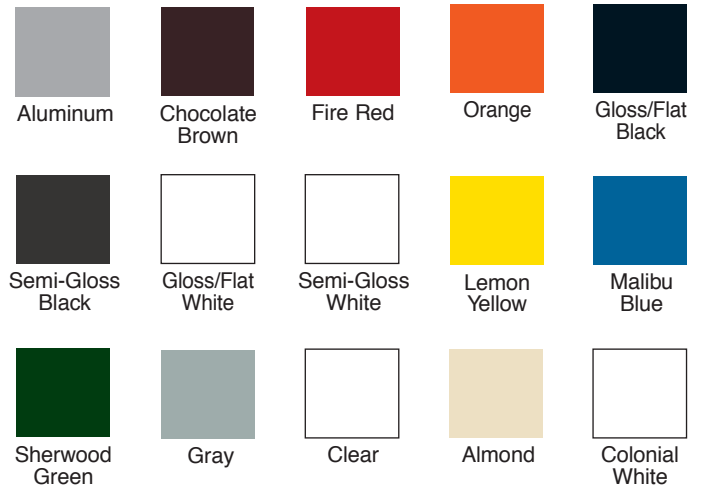

Zynolyte Spray Paint

Quick drying, economical enamels for a tough, durable finish on most interior/exterior surfaces

General purpose enamel for use on wood, metal, aluminum, wrought iron, hard plastic and drywall.

Zynolyte Spray Paint

The quick, affordable enamel for most interior/exterior surfaces

A great finish at a great price! For most common painting and touch-up projects including wood, metal, aluminum, wrought iron, hard plastic and drywall.

10 oz. cans • 12 per case Case size 8.25 x 5.5 x 8.5" • Case weight 12 lbs.		
Prod. Code	Product Description	UPC Number
S180	Aluminum	0 36333 00180 3
S182	Chocolate Brown	0 36333 00182 7
S184	Fire Red	0 36333 00184 1
S185	Orange	0 36333 00185 8
S186	Flat Black	0 36333 00186 5
S188	Flat White	0 36333 00188 9
S190	Gloss Black	0 36333 00190 2
S191	Semi-Gloss Black	0 36333 00191 9
S192	Gloss White	0 36333 00192 6
S193	Semi-Gloss White	0 36333 00193 3
S196	Lemon Yellow	0 36333 00196 4
S198	Malibu Blue	0 36333 00198 8
S202	Sherwood Green	0 36333 00202 2
S205	Gray	0 36333 00205 3
S206	Clear	0 36333 00206 0
S220	Almond	0 36333 00220 6
S221	Colonial White	0 36333 00221 3