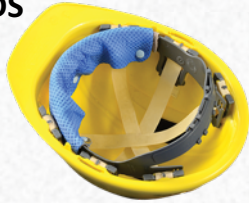

### MIRACOOOL HARD HAT PAD

- Fastens easily with Hook & Loop
- Air movement around suspension assists in the cooling effect

**968** NAVY IND  
**968B** NAVY BULK-24

### MIRACOOOL HARD HAT PAD WITH SHADE

- Fastens easily with Hook & Loop
- Added neck shade facilitates perspiration evaporation

**969** NAVY

### MIRACOOOL PVA SNAP-ON HARD HAT SWEATBANDS

- Easily attaches to hard hat suspensions with snaps
- Patent pending
- Packaged in large resealable bag

**935** BLUE 5-PACK

### MIRACOOOL PVA HARD HAT PAD WITH SHADE

- Hook & Loop attaches to hard hat suspension
- Provides shade protection and cooling relief
- Packaged In resealable bag

**934** BLUE