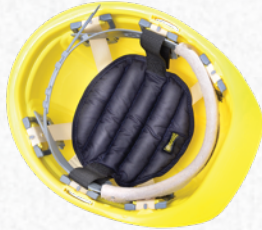

### MIRACOOOL HARD HAT PAD

- Fastens easily with Hook & Loop
- Air movement around suspension assists in the cooling effect

**968** NAVY IND  
**968B** NAVY BULK-24