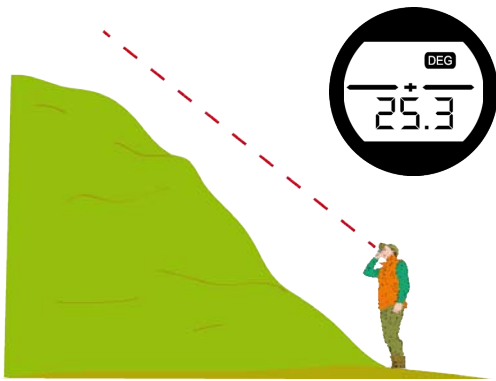

The C I

Technical Specification and Overview

Pictures feature different user areas for the C I Slope Measurer. Wherever inclination is an interesting factor, the C I clinometer is a great choice.

ORDERING INFORMATION

HAGLÖF C I SLOPE MEASURER

Art.no	Description
15-102-1012	Degrees
15-102-1012	Percent

TECHNICAL SPECIFICATION

HAGLÖF C I SLOPE MEASURER

Size:	20 x 63 x 44 mm / 0,8 x 2,5 x 1,7 inch
Weight:	50 g/1,8 oz (incl. battery)
Battery:	1 x 1,5 AA alkaline. Warning when low.
Temperature:	Min -15° Max 45° C / Min 5 Max 113 F
Display:	LCD, Backlit
Summer:	Yes
Consumption:	15mW

MEASUREMENT SPECIFICATIONS

Angles:	-85° to 85° deg
Resolution:	0,1° deg
Accuracy:	+/-0,2deg

HAGLÖF SWEDEN AB

Box 28, Klockargatan 8 • S-882 21 Långsele • Sweden
Phone +46 620 255 80 • Fax +46 620 205 81
info@haglof.se • www.haglofsweden.com